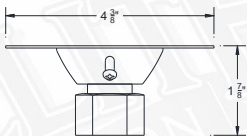

	HEIGHT	WIDTH
C16	H-12"	W-16.25

	HEIGHT	WIDTH
CD12	H-13.5"	W-12"
CD14	H-19.5"	W-14"
CD16	H-16"	W-16"

	HEIGHT	WIDTH
DP12	H-14"	W-12"
DP16	H-15"	W-16"

C – MOUNTING OPTIONS

CORD MOUNTS

BASELITE USES A DURABLE SJT CORD FOR ALL CORD MOUNT OPTIONS. ALL CORD MOUNTS COME WITH AN 6" ROUND CANOPY.

BLC 8' BLACK CORD AND CANOPY
WHC 8' WHITE CORD AND CANOPY

3CBLC 3 CABLE AND BLACK CORD & CANOPY
3CWHC 3 CABLE AND WHITE CORD & CANOPY

HKBC 3/4" HOOK WITH 8' BLACK CORD
HKWC 3/4" HOOK WITH 8' WHITE CORD

STEM MOUNTS

ST(XX) STEM- 3/4" NPT
XX = LENGTH OF STEM
(EXAMPLE – "ST18" = STEM MOUNT 18" LENGTH)
*CANOPY NOT INCLUDED, ADD IN SECTION D

D - MOUNTING ADD-ONS

INCANDESCENT MOUNTING ADD-ONS

* FOR LED & COMPACT FLUORESCENT OPTIONS, CANOPIES WILL VARY IN SIZE DUE TO SIZE OF THE DRIVER/BALLAST THAT WILL BE LOCATED INSIDE OF THE CANOPY.