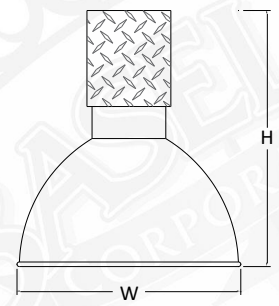

- LGR12** - 12" louvered grill
LGR16 - 16" louvered grill
LGR22 - 22" louvered grill
FLE12 - 12" flat clear diffuser
FLE16 - 16" flat clear diffuser
FLE22 - 22" flat clear diffuser
BLE12 - 12" flat metal ring
BLE16 - 16" flat metal ring
BLE22 - 22" flat metal ring
LL12 - 12" clear conical lens
LL16 - 16" clear conical lens
LL22 - 22" clear conical lens
CRL12 - 12" clear curved lens
CRL16 - 16" clear curved lens
CRL22 - 22" clear curved lens
DRL16 - 16" clear drop lens
DRL22 - 22" clear drop lens
BRS16 - 16" aluminum bottom ring
BRS22 - 22" aluminum bottom ring
TRS16 - 16" aluminum top ring
TRS22 - 22" aluminum top ring
FWG16 - 16" full wire grill
FWG22 - 22" full wire grill

	HEIGHT	WIDTH
C16	H-12"	W-16.25

	HEIGHT	WIDTH
CD12	H-13.5"	W-12"
CD14	H-19.5"	W-14"
CD16	H-16"	W-16"

	HEIGHT	WIDTH
DP12	H-14"	W-12"
DP16	H-15"	W-16"

C – MOUNTING OPTIONS

CORD MOUNTS

BASELITE USES A DURABLE SJT CORD FOR ALL CORD MOUNT OPTIONS. ALL CORD MOUNTS COME WITH AN 6" ROUND CANOPY.