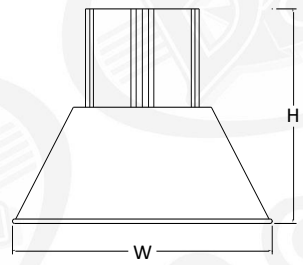

C16/74/CBLC/300INC

	HEIGHT	WIDTH
C16	H-12"	W-16.25