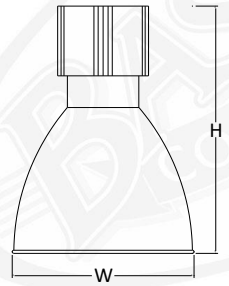

K – ACCESSORY COLOR

SEE SECTION "B" FOR COLOR OPTIONS.

NOTES

- (1). FINISH OPTIONS 20, 21, 22, 23 ARE FOR SOLID BRASS FIXTURES ONLY.
- (2). FINISH OPTIONS 19, 21, 22, 23, 75,76, 77, 83, 84, 88, 93 AND 98 ARE APPLIED BY HAND. THESE FINISHES WILL VARY IN CONSISTENCY.
- (3). FINISH OPTIONS 19, 38, 39, 40, 49, 54, 57, 58, 61, 62, 63, 70, 71, 72, 73, 78, 83, 84, 88, 92, 93, 98 ONLY AVAILABLE INSIDE AND OUT OF FIXTURE. OTHER FINISHES ARE WHITE INSIDE.
- (4). FINISH OPTIONS 61, 62, 70, 71, 72, 73 ARE FINISHED WITH A SUPERCHROME ON THE INSIDE FOR ALL LED LIGHT SOURCE OPTIONS.
 *ACCORDING TO THE LIGHT SOURCE THE BACKPLATE MAY VARY IN SIZE.
 (EXAMPLE: LED LIGHT SOURCE WILL HAVE A DEEPER BACKPLATE TO HOUSE THE DRIVER).
 *ALL FIXTURES MOUNT TO A 4-0 JUNCTION BOX.
 *FIXTURE DIMENSIONS MAY VARY ± 0.25.

	HEIGHT	WIDTH
C16	H-12"	W-16.25

	HEIGHT	WIDTH
CD12	H-13.5"	W-12"
CD14	H-19.5"	W-14"
CD16	H-16"	W-16"

	HEIGHT	WIDTH
DP12	H-14"	W-12"
DP16	H-15"	W-16"

C – MOUNTING OPTIONS

CORD MOUNTS

BASELITE USES A DURABLE SJT CORD FOR ALL CORD MOUNT OPTIONS. ALL CORD MOUNTS COME WITH AN 6" ROUND CANOPY.