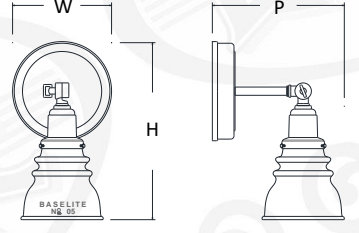

C – GLASS OPTIONS

BASELITE GLASS COLOR
TL – TEAL CLEAR GLASS
CL – CLEAR GLASS

D – LIGHT SOURCE

(SEE PAGE 2 FOR WATTAGE LIMITATIONS)
CANDELABRA E12 BASE
25WINC – 25WINC/2.2WLED
40WINC – 40WINC/3.3WLED
60WINC – 60WINC/5.5WLED

*ALL FIXTURES MOUNT TO A 4-0 JUNCTION BOX.

*FIXTURE DIMENSIONS MAY VARY ± 0.25.

BLG1.WM20 H - 11" W - 6" P - 8"

BLG1.SBP H - 14" W - 5" P - 8"

BLG1.BLC H - 5" W - 5"

BLG5 H - 36.75" W - 48" D - 6"

BASELITE INSULATOR GLASS – CANDELABRA BASE – SPECIFICATION SHEET