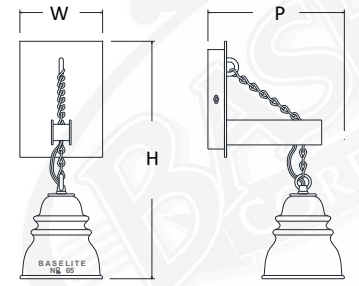

C – GLASS OPTIONS

BASELITE GLASS COLOR
TL – TEAL CLEAR GLASS
CL – CLEAR GLASS

D – LIGHT SOURCE

(SEE PAGE 2 FOR WATTAGE LIMITATIONS)
CANDELABRA E12 BASE
25WINC – 25WINC/2.2WLED
40WINC – 40WINC/3.3WLED
60WINC – 60WINC/5.5WLED

NOTES

- (1). FINISH OPTIONS 75,76, 77, 83, 84, 93 AND 98 ARE APPLIED BY HAND. THESE FINISHES WILL VARY IN CONSISTENCY.
- (2). FINISH OPTIONS 38, 39, 40, 49, 54, 57, 58, 61, 62, 63, 70, 71, 72, 73, 78, 83, 84, 92, 93, 98 ONLY AVAILABLE INSIDE AND OUT OF FIXTURE. OTHER FINISHES ARE WHITE INSIDE.
- (3). FINISH OPTIONS 61, 62, 70, 71, 72, 73 ARE FINISHED WITH A SUPERCHROME ON THE INSIDE FOR ALL LED LIGHT SOURCE OPTIONS.

*ALL FIXTURES MOUNT TO A 4-0 JUNCTION BOX.

*FIXTURE DIMENSIONS MAY VARY ± 0.25.

BLG1.WM20 H - 11" W - 6" P - 8"

BLG1.SBP H - 14" W - 5" P - 8"

BLG1.BLC H - 5" W - 5"

BLG5 H - 36.75" W - 48" D - 6"

BASELITE INSULATOR GLASS – CANDELABRA BASE – SPECIFICATION SHEET