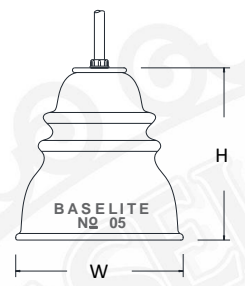

BASELITE INSULATOR GLASS – CANDELABRA BASE – SPECIFICATION SHEET

PROJECT NAME: _____ PROJECT TYPE: _____

MODEL #	/	/	/	X	/	X	/	X	/	X	/	X	/	X	/
EXAMPLE:	A	B	C	D	E	F	G	H	I	J	K				
	BLG5	64	TL	25WINC											

C – GLASS OPTIONS

BASELITE GLASS COLOR
TL – TEAL CLEAR GLASS
CL – CLEAR GLASS

D – LIGHT SOURCE

(SEE PAGE 2 FOR WATTAGE LIMITATIONS)
CANDELABRA E12 BASE
25WINC – 25WINC/2.2WLED
40WINC – 40WINC/3.3WLED
60WINC – 60WINC/5.5WLED

*ALL FIXTURES MOUNT TO A 4-0 JUNCTION BOX.

*FIXTURE DIMENSIONS MAY VARY ± 0.25.

BLG1.WM20 H - 11" W - 6" P - 8"

BLG1.SBP H - 14" W - 5" P - 8"

BLG1.BLC H - 5" W - 5"

BLG5 H - 36.75" W - 48" D - 6"

BASELITE INSULATOR GLASS – CANDELABRA BASE – SPECIFICATION SHEET

PROJECT NAME: _____ PROJECT TYPE: _____

C - MOUNTING OPTIONS

GLASS OPTIONS

TL - TEAL GLASS WITH BASELITE LOGO

CL - CLEAR GLASS WITH BASELITE LOGO

F – LIGHT SOURCE

CANDELADRA BASE E12 (CAN) FOR INCANDESCENT, LED & COMPACT FLUORESCENT BULBS					
60WINC/5.5WLED (MAX)- BLG1.WM20, BLG.SBP, BLG1.BLC, BLG5					
OPTION	WATTAGE	LUMENS	CRI	VOLTAGE	DIMMING
25WINC	25W/2.2W	PER BULB SPEC	N/A	120-277 VAC	PER BULB SPEC
40WINC	40W/3.3W	PER BULB SPEC	N/A	120-277 VAC	PER BULB SPEC
60WINC	60W/5.5W	PER BULB SPEC	N/A	120-277 VAC	PER BULB SPEC