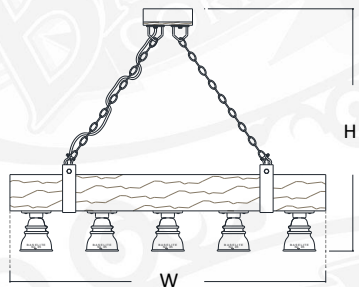

*ALL FIXTURES MOUNT TO A 4-0 JUNCTION BOX.

*FIXTURE DIMENSIONS MAY VARY ± 0.25.

BLG1.WM20 H - 11" W - 6" P - 8"

BLG1.SBP H - 14" W - 5" P - 8"

BLG1.BLC H - 5" W - 5"

BLG5 H - 36.75" W - 48" D - 6"

BASELITE INSULATOR GLASS – CANDELABRA BASE – SPECIFICATION SHEET

PROJECT NAME: _____ PROJECT TYPE: _____

C - MOUNTING OPTIONS

GLASS OPTIONS

TL - TEAL GLASS WITH BASELITE LOGO

CL - CLEAR GLASS WITH BASELITE LOGO

F – LIGHT SOURCE

CANDELADRA BASE E12 (CAN) FOR INCANDESCENT, LED & COMPACT FLUORESCENT BULBS					
60WINC/5.5WLED (MAX)- BLG1.WM20, BLG.SBP, BLG1.BLC, BLG5					
OPTION	WATTAGE	LUMENS	CRI	VOLTAGE	DIMMING
25WINC	25W/2.2W	PER BULB SPEC	N/A	120-277 VAC	PER BULB SPEC
40WINC	40W/3.3W	PER BULB SPEC	N/A	120-277 VAC	PER BULB SPEC
60WINC	60W/5.5W	PER BULB SPEC	N/A	120-277 VAC	PER BULB SPEC