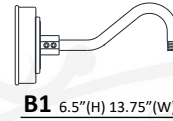

C - MOUNTING OPTIONS

1/2" ARM EXTENSIONS

*ARMS RATED FOR WET LOCATION * MAXIMUM SECTIONS OF ARMS ARE DIMENSIONED