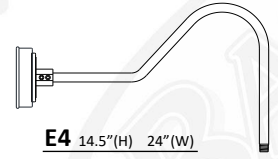

C - MOUNTING OPTIONS

1/2" ARM EXTENSIONS

*ARMS RATED FOR WET LOCATION * MAXIMUM SECTIONS OF ARMS ARE DIMENSIONED