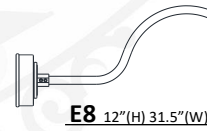

3/4" ARM EXTENSIONS

*ARMS RATED FOR WET LOCATION * MAXIMUM SECTIONS OF ARMS ARE DIMENSIONED