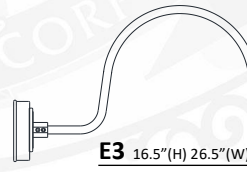

C - MOUNTING OPTIONS

1/2" ARM EXTENSIONS

*ARMS RATED FOR WET LOCATION * MAXIMUM SECTIONS OF ARMS ARE DIMENSIONED