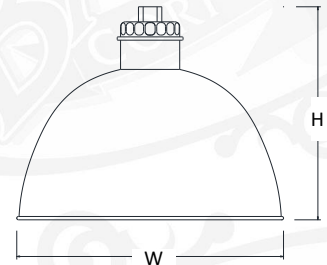

K – ACCESSORY COLOR

SEE SECTION "B" FOR COLOR OPTIONS.

NOTES

- FINISH OPTIONS 75,76, 77, 83, 84, 88, 93 AND 98 ARE APPLIED BY HAND. THESE FINISHES WILL VARY IN CONSISTENCY.
- FINISH OPTIONS 38, 39, 40, 49, 54, 57, 58, 61, 62, 63, 70, 71, 72, 73, 78, 83, 84, 88, 92, 93, 98 ONLY AVAILABLE INSIDE AND OUT OF FIXTURE. OTHER FINISHES ARE WHITE INSIDE.
- FINISH OPTIONS FOR SHADES ≤ 10" IN DIAMETER ARE THE SAME INSIDE AND OUT OF FIXTURE. SHADES > 10" IN DIAMETER ARE WHITE ON THE INSIDE.
- FINISH OPTIONS 61, 62, 70, 71, 72, 73 ARE FINISHED WITH A SUPERCHROME ON THE INSIDE FOR ALL LED LIGHT SOURCE OPTIONS.
- COLOR CORDS ARE NOT APPLICABLE FOR LED OPTIONS.
 *ALL ARMS COME WITH A CAST BACKPLATE (CB1/2", CB3/4", LWTM, CFWTM, ECT.).
 *ACCORDING TO THE LIGHT SOURCE THE BACKPLATE MAY VARY IN SIZE.
 (EXAMPLE: LED LIGHT SOURCE WILL HAVE A DEEPER BACKPLATE TO HOUSE THE DRIVER.)
 *ALL FIXTURES MOUNT TO A 4-O JUNCTION BOX.
 *FIXTURE DIMENSIONS MAY VARY ± 0.25.
 *CORD AND CANOPY COME IN THE SAME COLOR.

CU14 H-10.5" W-14"
CU16 H-12" W-16"
 *DRY LOCATION. STEM AND CORD ONLY

FS14 H-9.5" W-14"
FS16 H-9.5" W-16"

SI16 H-11.5" W-16.5"
 *DRY LOCATION. STEM AND CORD ONLY

FD16 H-13" W-16"

C - MOUNTING OPTIONS

1/2" ARM EXTENSIONS