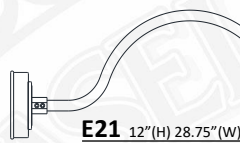

E14

- Baselite will take your sketch and fabricate a custom arm extension to meet your needs
- Dimensions to be determined by customer