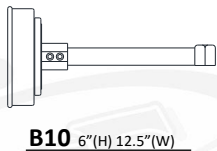

C - MOUNTING OPTIONS (CONTINUED)

3/4" WALL MOUNTS

*MOUNTS RATED FOR WET LOCATION * MAXIMUM SECTIONS OF MOUNTS ARE DIMENSIONED

B12 6"(H) 15.5"(W)

B9 5"(H) 18"(W)

B9C 5"(H) 18"(W)

*CHAIN HEIGHT TBD BY CUSTOMER