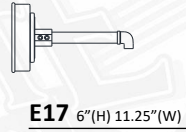

C - MOUNTING OPTIONS

1/2" ARM EXTENSIONS

*ARMS RATED FOR WET LOCATION * MAXIMUM SECTIONS OF ARMS ARE DIMENSIONED