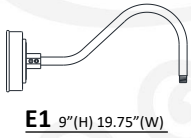

C - MOUNTING OPTIONS

1/2" ARM EXTENSIONS

*ARMS RATED FOR WET LOCATION * MAXIMUM SECTIONS OF ARMS ARE DIMENSIONED