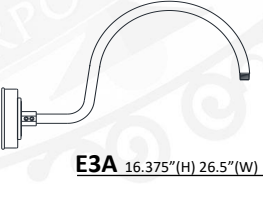

CU14 H-10.5" W-14"
CU16 H-12" W-16"
 *DRY LOCATION. STEM AND CORD ONLY

FS14 H-9.5" W-14"
FS16 H-9.5" W-16"

SI16 H-11.5" W-16.5"
 *DRY LOCATION. STEM AND CORD ONLY

FD16 H-13" W-16"

C - MOUNTING OPTIONS

1/2" ARM EXTENSIONS

*ARMS RATED FOR WET LOCATION * MAXIMUM SECTIONS OF ARMS ARE DIMENSIONED

3/4" ARM EXTENSIONS

*ARMS RATED FOR WET LOCATION * MAXIMUM SECTIONS OF ARMS ARE DIMENSIONED

NOTES:

- * All arms sold with Cast Backplate (CB)
- * Backplate may vary in size depending on light source.