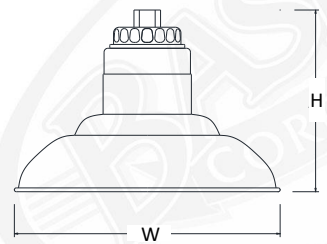

FS14 H-9.5" W-14"
FS16 H-9.5" W-16"