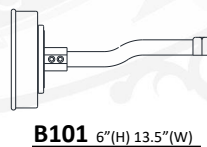

1/2" WALL MOUNTS

*MOUNTS RATED FOR WET LOCATION * MAXIMUM SECTIONS OF MOUNTS ARE DIMENSIONED