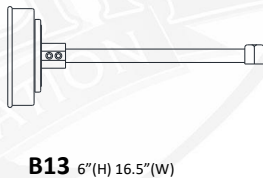

C - MOUNTING OPTIONS (CONTINUED)

3/4" WALL MOUNTS

*MOUNTS RATED FOR WET LOCATION * MAXIMUM SECTIONS OF MOUNTS ARE DIMENSIONED

B12 6"(H) 15.5"(W)

B9 5"(H) 18"(W)

B9C 5"(H) 18"(W)

*CHAIN HEIGHT TBD BY CUSTOMER