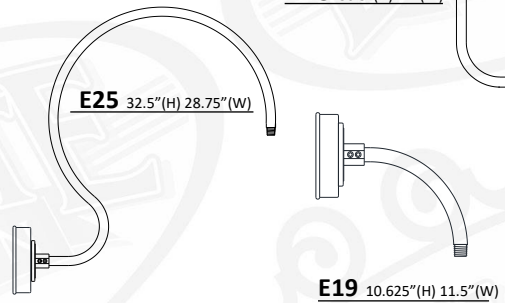

1/2" WALL MOUNTS

*MOUNTS RATED FOR WET LOCATION * MAXIMUM SECTIONS OF MOUNTS ARE DIMENSIONED