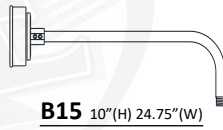

*ARMS RATED FOR WET LOCATION * MAXIMUM SECTIONS OF ARMS ARE DIMENSIONED

3/4" ARM EXTENSIONS

*ARMS RATED FOR WET LOCATION * MAXIMUM SECTIONS OF ARMS ARE DIMENSIONED

NOTES:

- * All arms sold with Cast Backplate (CB)
- * Backplate may vary in size depending on light source.