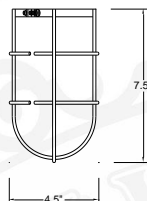

AH4 4" AMBER HYDE GLASS

GR4 4" GREEN GLASS

FRT3 3" FROSTED TEMPERED

FRT4 4" FROSTED TEMPERED

GLASS – DIMENSIONS	
3" GLASS	
Diameter	3.34"
Height	6.93"
Fitter	3.29"
4" GLASS	
Diameter	4.34"
Height	8.37"
Fitter	4.29"

GR16 16" WIRE GRILL

LGR14 14" LOUVERED GRILL

LGR16 16" LOUVERED GRILL

FGR14 14" FLAT GRILL

FGR16 16" FLAT GRILL

CRL14 14" CURVED POLYCARB LENS

CRL16 16" CURVED POLYCARB LENS

FLE14 14" FLAT CLEAR LENS

FLE16 16" FLAT CLEAR LENS

REF 9.5" DIAMETER REFRACTOR

UGR U- WIRE GUARD

WG-1 WIRE GUARD

WG-2 WIRE GUARD

Available for shades
12" or higher

GU-1 CAST ALUMINUM GUARD

GU-2 CAST GUARD