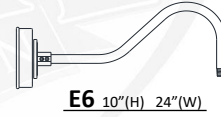

3/4" ARM EXTENSIONS

*ARMS RATED FOR WET LOCATION * MAXIMUM SECTIONS OF ARMS ARE DIMENSIONED