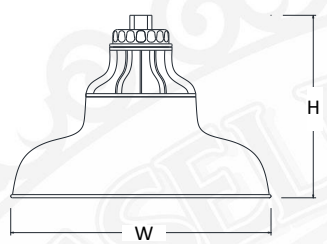

K – ACCESSORY COLOR

SEE SECTION "B" FOR COLOR OPTIONS.

NOTES

- FINISH OPTIONS 75,76, 77, 83, 84, 88, 93 AND 98 ARE APPLIED BY HAND. THESE FINISHES WILL VARY IN CONSISTENCY.
- FINISH OPTIONS 38, 39, 40, 49, 54, 57, 58, 61, 62, 63, 70, 71, 72, 73, 78, 83, 84, 88, 92, 93, 98 ONLY AVAILABLE INSIDE AND OUT OF FIXTURE. OTHER FINISHES ARE WHITE INSIDE.
- FINISH OPTIONS FOR SHADES ≤ 10" IN DIAMETER ARE THE SAME INSIDE AND OUT OF FIXTURE. SHADES > 10" IN DIAMETER ARE WHITE ON THE INSIDE.
- FINISH OPTIONS 61, 62, 70, 71, 72, 73 ARE FINISHED WITH A SUPERCHROME ON THE INSIDE FOR ALL LED LIGHT SOURCE OPTIONS.
- COLOR CORDS ARE NOT APPLICABLE FOR LED OPTIONS.
 *ALL ARMS COME WITH A CAST BACKPLATE (CB1/2", CB3/4", LWTM, CFWTM, ECT.).
 *ACCORDING TO THE LIGHT SOURCE THE BACKPLATE MAY VARY IN SIZE.
 (EXAMPLE: LED LIGHT SOURCE WILL HAVE A DEEPER BACKPLATE TO HOUSE THE DRIVER.)
 *ALL FIXTURES MOUNT TO A 4-O JUNCTION BOX.
 *FIXTURE DIMENSIONS MAY VARY ± 0.25.
 *CORD AND CANOPY COME IN THE SAME COLOR.

CU14 H-10.5" W-14"
CU16 H-12" W-16"
 *DRY LOCATION. STEM AND CORD ONLY

FS14 H-9.5" W-14"
FS16 H-9.5" W-16"

SI16 H-11.5" W-16.5"
 *DRY LOCATION. STEM AND CORD ONLY

FD16 H-13" W-16"

C - MOUNTING OPTIONS

1/2" ARM EXTENSIONS