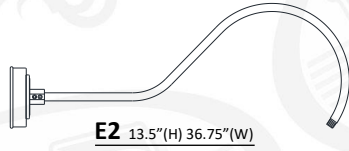

C - MOUNTING OPTIONS

1/2" ARM EXTENSIONS

*ARMS RATED FOR WET LOCATION * MAXIMUM SECTIONS OF ARMS ARE DIMENSIONED