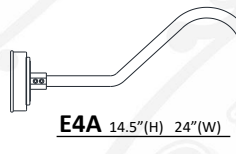

3/4" ARM EXTENSIONS

*ARMS RATED FOR WET LOCATION * MAXIMUM SECTIONS OF ARMS ARE DIMENSIONED