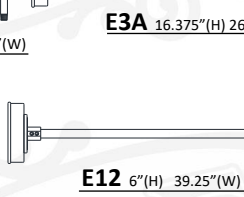

3/4" ARM EXTENSIONS

*ARMS RATED FOR WET LOCATION * MAXIMUM SECTIONS OF ARMS ARE DIMENSIONED