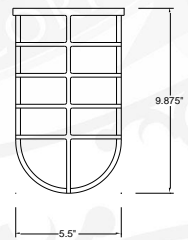

GR16 16" WIRE GRILL

LGR14 14" LOUVERED GRILL

LGR16 16" LOUVERED GRILL

FGR14 14" FLAT GRILL

FGR16 16" FLAT GRILL

CRL14 14" CURVED POLYCARB LENS

CRL16 16" CURVED POLYCARB LENS

FLE14 14" FLAT CLEAR LENS

FLE16 16" FLAT CLEAR LENS

REF 9.5" DIAMETER REFRACTOR

UGR U- WIRE GUARD

WG-1 WIRE GUARD

WG-2 WIRE GUARD

Available for shades
12" or higher

GU-1 CAST ALUMINUM GUARD

GU-2 CAST GUARD