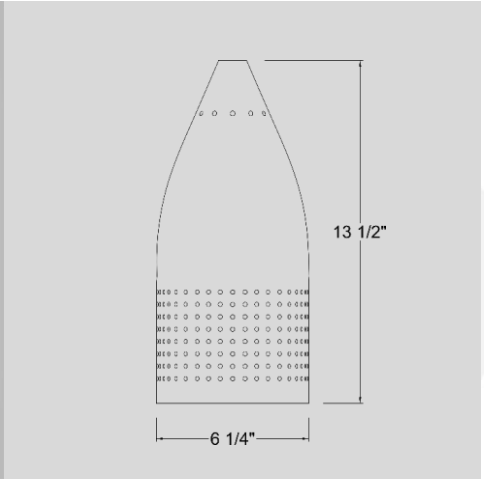

# FOOD WARMER

MODEL: FW18

**ULus-CA Listed NSF Approved**

SHOWN: FW18/58/BLC

MATERIAL – ALUMINUM/STEEL

HEIGHT – 13.5"

WIDTH – 6.25"

## SPECIFICATIONS

- **Finish** – Five stage pretreatment process, coated with a lead free TGI C polyester powder coat finish. Reflector interior finish will match exterior unless specified. See color chart below for color options. Some finish options are not available for certain fixtures. Custom color options are available upon request.
- **Lamp – Food Warmer** – Medium base porcelain socket. 250 Watt, 120V, White, Shatterproof Coated, Infrared R40 Bulb.
- **Decorative Applications** – Can accommodate LED, Compact Fluorescent or Incandescent Bulbs.
- **Mounting** – Available with cord (BLC, WHC), cord and cable (TCB, TCW), retractable telephone cord and cable (PTB, PTW), non-retractable telephone cord and cable (TLB, TLW), flexible stem (FA), rigid stem (ST), or horizontal arm (AM). Supplied with 1/2" tapped hub with ST, AM, and FA. FA available in 12", 18", or 24". ST standard 12", available in custom lengths, minimum 6". AM standard 11", available in custom lengths, restrictions apply. ST finish will match fixture finish if not specified
- **Accessories** - Available with canopy mounted (TSC), fixture mounted (TSF), or remote switch (TSR). Available with track adapter (ADP) and track (HTR). HTR available in 4", black or white.
- **Reflector** – Spun from heavy gauge 1100-0 aluminum, ranging in thickness from .050 to .125. Copper is spun from .040 gauge 110 soft alloy. Brass is spun from 40 gauge.