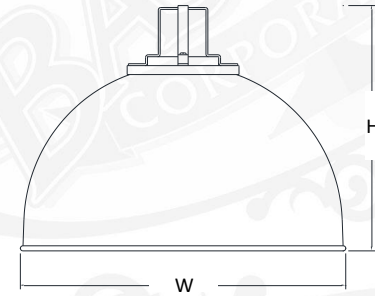

## NOTES

\*ALL FIXTURES MOUNT TO A 4-0 JUNCTION BOX.  
 \*FIXTURE DIMENSIONS MAY VARY ±0.25.  
 \*CORD AND CANOPY COME IN THE SAME COLOR.

**BTC12** H-11" W-12"  
**BTC14** H-10" W-14"  
**BTC16** H-12" W-16"

**BTW16** H-9" W-16"

**BTD16** H-12" W-16"

**C - MOUNTING OPTIONS (CONTINUED)**

**INCANDESCENT CORD MOUNTS**

\*INCANDESCENT MAX WATTAGE 150 WATT. CALL FACTORY FOR HIGHER WATTAGES. \*CORDS RATED FOR DRY LOCATION \*CANOPY DIMENSIONS: .625" (H) 5.25" (W) \*CORD AND CANOPY COME IN THE SAME COLOR.