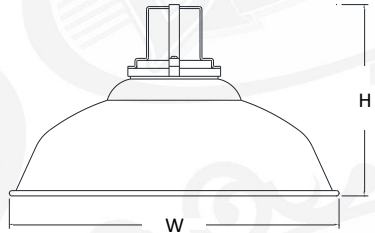

## NOTES

\*ALL FIXTURES MOUNT TO A 4-0 JUNCTION BOX.  
 \*FIXTURE DIMENSIONS MAY VARY ±0.25.  
 \*CORD AND CANOPY COME IN THE SAME COLOR.

**BTC12** H-11" W-12"  
**BTC14** H-10" W-14"  
**BTC16** H-12" W-16"