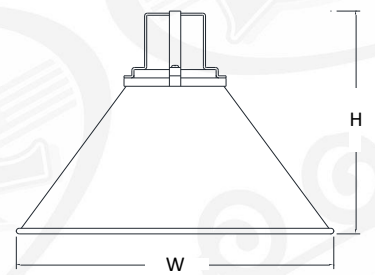

## NOTES

\*ALL FIXTURES MOUNT TO A 4-0 JUNCTION BOX.  
 \*FIXTURE DIMENSIONS MAY VARY ±0.25.  
 \*CORD AND CANOPY COME IN THE SAME COLOR.

**BTC12** H-11" W-12"  
**BTC14** H-10" W-14"  
**BTC16** H-12" W-16"