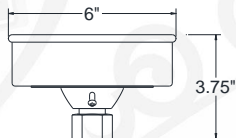

LSLC LED SLOPE CEILING CANOPY