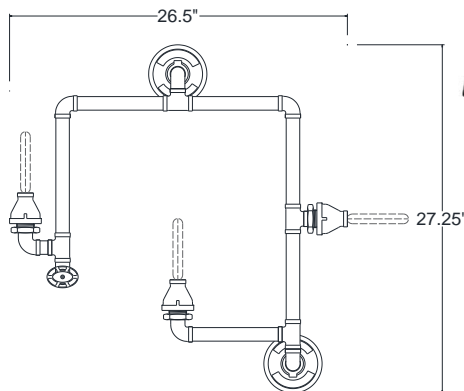

WATER PIPE LIGHTS

SPECIFICATION SHEET

WEW3/74/3-60WINC

MODEL: WEW3

PREPARED BY: _____

TYPE: _____

JOB NAME: _____

DATE: _____

LAMP HOLDERS – Accommodates **Incandescent** – medium base porcelain socket, copper shell with nickel plate, rated 250v, 660W.

LED – Designed to last with up to 50,000 hours, depending on installation location and ambient temperature (not available with colored cloth cords).

MOUNTING – Wall mount only. Rated for dry location.

REFLECTOR – Aluminum water pipe and cast aluminum pipe fittings. Projection is 4" from the wall.

MODEL #	FINISH	LIGHT SOURCE				MOUNTING OPTIONS	ACCESSORIES
		INC	CF*	MH*	LED		
WEW3	14, 15, 16, 17, 18, 19*, 19P, 20, 20P, 21, 21P*, 22P*, 22, 23, 23P*, 38, 39, 40*, 41, 42, 43, 44, 45, 46, 48*, 49*, 50, 51, 52, 53, 54*, 55, 57*, 58*, 59, 60, 61*, 62*, 63*, 64, 65, 66, 70*, 71*, 72*, 73*, 74, 75, 76, 77, 78*, 79, 80, 81, 82, 83*, 84*, 85, 86, 87, 88*, 89, 90, 91, 92*, 93*, 94*, 95, 96, 97, 98*, 99, 100	3-60W	N/A	N/A	12W	WALL MOUNT	N/A