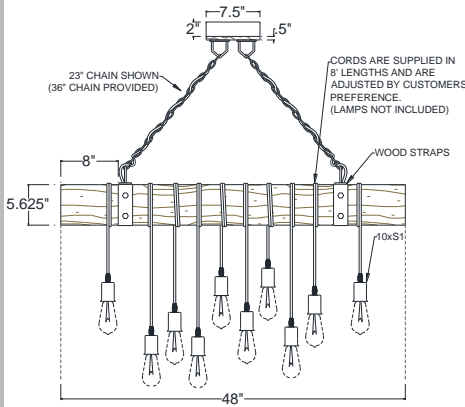

## SPECIFICATION SHEET

WDL48.41.5.10S1.BLC.10-60INC

**MODEL: WDL48**

PREPARED BY: \_\_\_\_\_

TYPE: \_\_\_\_\_

JOB NAME: \_\_\_\_\_

DATE: \_\_\_\_\_

CERTIFICATION: UL LISTED

**LAMP HOLDERS** – Accommodates **Incandescent** – medium base porcelain socket, copper shell with nickel plate, rated 250v, 660W.

**MOUNTING** – Available with 40" cord and 36" chain for mounting. Rectangle metal canopy and matching wood decorative cover.

**REFLECTOR** – This fixture is made from a distressed wood box beam and high-grade aluminum brackets, canopy and socket covers. Each light comes with 10 - 8' cords & sockets to wrap around to the wood beam at the desired lengths.