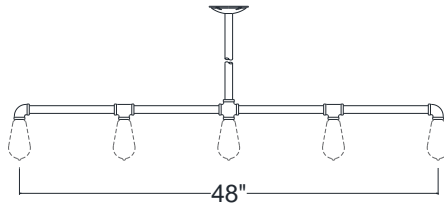

WATER PIPE LIGHTS

SPECIFICATION SHEET

MODEL: WP48

PREPARED BY: _____

TYPE: _____

JOB NAME: _____

DATE: _____

CERTIFICATION: UL LISTED

WP48/98/ST18.5/5-40INC

FINISH – Five stage pretreatment process, coated with a lead free TGI C polyester powder coat finish. White is standard inside reflectors, *some finish options excluded. See color chart below for color options (unless specified). Some finish options are not available for certain fixtures. Custom colors and Marine options are available upon request.

LAMP HOLDERS – Accommodates **Incandescent** – medium base porcelain socket, copper shell with nickel plate, rated 250v, 660W.

MOUNTING – Available with stem mounting. Fixtures are pre-wired with 48” or 96” leads .

REFLECTOR – This fixture is made from a high grade 356 cast aluminum and steel pipe fittings.

MODEL #	FINISH	LIGHT SOURCE				MOUNTING OPTIONS	ACCESSORIES
		INC	CF*	MH*	LED		
WP48	14, 15, 16, 17, 18, 19*, 19P, 20, 20P, 21, 21P*, 22P*, 22, 23, 23P*, 38, 39, 40*, 41, 42, 43, 44, 45, 46, 48*, 49*, 50, 51, 52, 53, 54*, 55, 57*, 58*, 59, 60, 61*, 62*, 63*, 64, 65, 66, 70*, 71*, 72*, 73*, 74, 75, 76, 77, 78*, 79, 80, 81, 82, 83,* 84*, 85, 86, 87, 88*, 89, 90, 91, 92*, 93*, 94*, 95, 96, 97, 98*, 99, 100	5-40W	N/A	N/A	N/A	STEM MOUNT	N/A