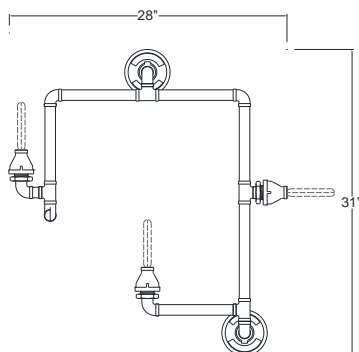

MODEL: WEW3

PREPARED BY: _____

TYPE: _____

JOB NAME: _____

DATE: _____

CERTIFICATION: UL LISTED

FINISH – Five stage pretreatment process, coated with a lead free TGI C polyester powder coat finish. White is standard inside reflectors, *some finish options excluded. See color chart below for color options (unless specified). Some finish options are not available for certain fixtures. Custom colors and Marine options are available upon request.

LAMP HOLDERS – Accommodates **Incandescent** – medium base porcelain socket, copper shell with nickel plate, rated 250v, 660W.

LED – Designed to last with up to 50,000 hours, depending on installation location and ambient temperature (not available with colored cloth cords).

MOUNTING – Wall mount only. Rated for dry location.

REFLECTOR – Aluminum water pipe and cast aluminum pipe fittings. Projection is 4" from the wall.

MODEL #	FINISH	LIGHT SOURCE				MOUNTING OPTIONS	ACCESSORIES
		INC	CF*	MH*	LED		
WEW3	14, 15, 16, 17, 18, 19*, 19P, 20, 20P, 21, 21P*, 22P*, 22, 23, 23P*, 38, 39, 40*, 41, 42, 43, 44, 45, 46, 48*, 49*, 50, 51, 52, 53, 54*, 55, 57*, 58*, 59, 60, 61*, 62*, 63*, 64, 65, 66, 70*, 71*, 72*, 73*, 74, 75, 76, 77, 78*, 79, 80, 81, 82, 83,* 84*, 85, 86, 87, 88*, 89, 90, 91, 92*, 93*, 94*, 95, 96, 97, 98*, 99, 100	3-60W	N/A	N/A	12W	WALL MOUNT	N/A

* same finish color inside and out.

* remote ballast / driver.

.SUBJECT TO MODIFICATION WITHOUT NOTICE.

BASELITE CORPORATION
12260 EAST END AVE.
CHINO, CA 91710

PH: 877-999-1990
WEB: WWW.BASELITE.COM
EMAIL: SALES@BASELITE.COM