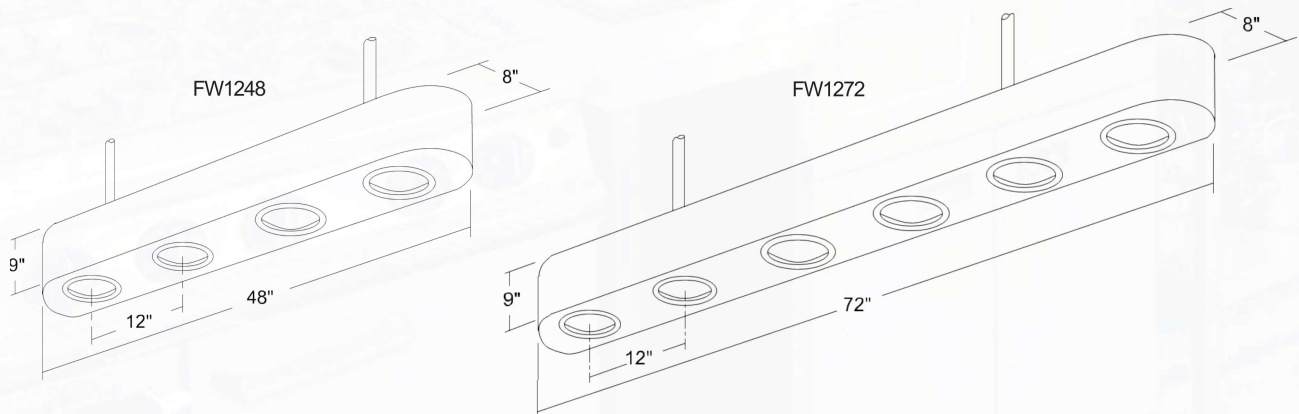

*ONLY AVAILABLE WITH STEM MOUNTING

MODEL # FW1248

*ONLY AVAILABLE WITH STEM MOUNTING

MODEL # FW1272

SPECIFICATIONS

- COPPER, BRASS AND NICKEL FINISH OPTIONS NOT AVAILABLE FOR THE FOLLOWING FIXTURES : FWCYS610, FWCY610, FWPEH, FWPEN, FWPEO, FW18, FW1248, FW1272.
- WHEN ORDERING ACCESSORIES FOR THE FW1272 FIXTURE, MUST ORDER A QUANTITY OF 2 (ACCESSORIES : TSC, TSR, TSF).
- 375W BULB NOT AVAILABLE FOR MODEL # : FWCYS610, FWCY610, FWPEH, FWPEJ, FW15, FW600, FW16, FW12, FW18, FW1248, FW1272 - FINISH OPTIONS : PB, SB, 40, PN - ACCESSORY : TSF