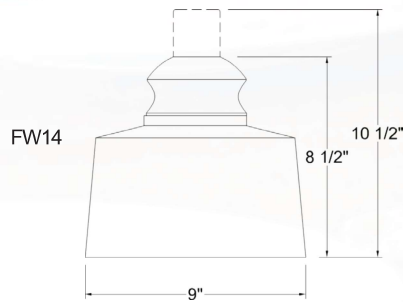

SHADE STYLES

MODEL # FW15

MODEL # FW14

MODEL # FWB10

MODEL # FWH10

MODEL # FW300

MODEL # FW108

SPECIFICATIONS