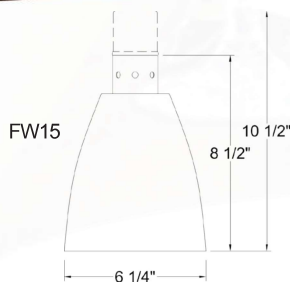

SHADE STYLES

MODEL # FW15

MODEL # FW14

MODEL # FWB10

MODEL # FWH10

MODEL # FW300

MODEL # FW108

SPECIFICATIONS