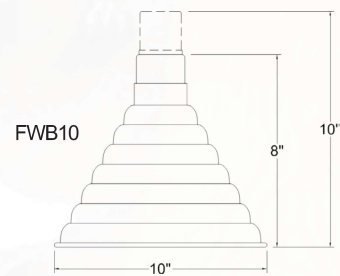

SHADE STYLES

MODEL # FW15

MODEL # FW14

MODEL # FWB10

MODEL # FWH10

MODEL # FW300

MODEL # FW108

SPECIFICATIONS