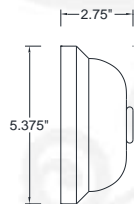

C - MOUNTING OPTIONS (CONTINUED)

STEM MOUNTS

*STEMS RATED FOR DAMP LOCATION

DP24 DOUBLE PENDANT 20"(H) 24"(W)
*DP24 COMES STANDARD WITH STC AND ST18

ST(XX) STEM- 1/2" NPT
XX = LENGTH OF STEM
(EXAMPLE - "ST18" = STEM MOUNT 18" LENGTH)
*CANOPY NOT INCLUDED, ADD IN SECTION D
* 1/4" NPT AND 3/4" NPT AVAILABLE UPON REQUEST

INCANDESCENT CORD MOUNTS

*INCANDESCENT MAX WATTAGE 150 WATT. CALL FACTORY FOR HIGHER WATTAGES. LOOPS, CABLES, AND CHAINS AVAILABLE ONLY FOR INCANDESCENT
*CORDS RATED FOR DRY LOCATION *CANOPY DIMENSIONS: .625" (H) 5.25" (W) *CORD AND CANOPY COME IN THE SAME COLOR.

HBLC 8' BLACK CORD (H.I.D.)
HWLC 8' WHITE CORD (H.I.D.)
*(Remote ballast shades only)

CBLC 8' BLACK CORD and CABLE
CWLC 8' WHITE CORD and CABLE

D - MOUNTING ADD-ONS

INCANDESCENT ARM ADD-ONS

CB 1/2" CAST ALUMINUM BACKPLATE 1/2 NPT
CB 3/4" CAST ALUMINUM BACKPLATE 3/4 NPT

CBC 1/2" 1/2" BACKPLATE COVER
CBC 3/4" 3/4" BACKPLATE COVER
* Includes slip ring to hold 1/2" or 3/4" arm extension in place

SLC 1/2" SLOPE CEILING CANOPY 1/2"
SLC 3/4" SLOPE CEILING CANOPY 3/4"
*(Slopes To 20 Degrees)