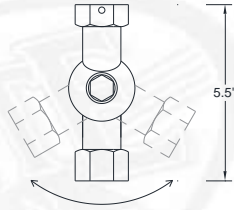

C - MOUNTING OPTIONS (CONTINUED)

STEM MOUNTS

*STEMS RATED FOR DAMP LOCATION

DP24 DOUBLE PENDANT 20"(H) 24"(W)
*DP24 COMES STANDARD WITH STC AND ST18

ST(XX) STEM- 1/2" NPT
XX = LENGTH OF STEM
(EXAMPLE - "ST18" = STEM MOUNT 18" LENGTH)
*CANOPY NOT INCLUDED, ADD IN SECTION D
* 1/4" NPT AND 3/4" NPT AVAILABLE UPON REQUEST

CBC 1/2" 1/2" BACKPLATE COVER
CBC 3/4" 3/4" BACKPLATE COVER
* Includes slip ring to hold 1/2" or 3/4" arm extension in place

SLC 1/2" SLOPE CEILING CANOPY 1/2"
SLC 3/4" SLOPE CEILING CANOPY 3/4"
*(Slopes To 20 Degrees)

STC 1/2" 1/2" STEM MOUNT CANOPY

D - MOUNTING ADD-ONS (CONTINUED)

UNIVERSAL STEM AND ARM ADD-ONS

* EXAMPLE FOR MULTIPLE MOUNTING ADD-ONS:

MODEL #: -/-/LWTM, TRB 1/2", LGSWL -/-/-/-/

A B C D E F G H I J K

SWL 1/2" NPT swivel
For all arms 7" wide in diameter or smaller

LGSWL 1/2" NPT SWIVEL
For all shades greater than 7" wide in diameter

FH 1/2" FLAT HUB 1/2"
FH 3/4" FLAT HUB 3/4"

TRB 1/2"-4' Cable SUPPORT
TRB 3/4"-4' Cable SUPPORT

F – LIGHT SOURCE

BASELITE'S PUBLISHED LUMINAIRE PHOTOMETRIC TESTING WAS PERFORMED IN A 3-METER INTEGRATING SPHERE USING THE 4TT GEOMETRY METHOD. DATA IS CONSIDERED TO BE REPRESENTATIVE OF THE CONFIGURATIONS SHOWN, WITHIN THE TOLERANCES ALLOWED BY LIGHTING FACTS. TO OBTAIN AN IES FILE SPECIFIC TO YOUR PROJECT, PLEASE CONTACT THE FACTORY.