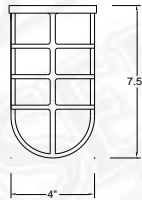

GU-1 CAST ALUMINUM GUARD