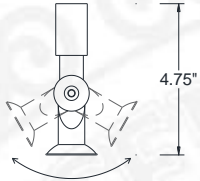

STC 1/2" 1/2" STEM MOUNT CANOPY

D - MOUNTING ADD-ONS (CONTINUED)

UNIVERSAL STEM AND ARM ADD-ONS

* EXAMPLE FOR MULTIPLE MOUNTING ADD-ONS:

MODEL #: -/-/LWTM, TRB 1/2", LGSWL -/-/-/-/

A B C D E F G H I J K

SWL 1/2" NPT swivel
For all arms 7" wide in diameter or smaller

LGSWL 1/2" NPT SWIVEL
For all shades greater than 7" wide in diameter

FH 1/2" FLAT HUB 1/2"
FH 3/4" FLAT HUB 3/4"

TRB 1/2"-4' Cable SUPPORT
TRB 3/4"-4' Cable SUPPORT

F – LIGHT SOURCE

BASELITE'S PUBLISHED LUMINAIRE PHOTOMETRIC TESTING WAS PERFORMED IN A 3-METER INTEGRATING SPHERE USING THE 4TT GEOMETRY METHOD. DATA IS CONSIDERED TO BE REPRESENTATIVE OF THE CONFIGURATIONS SHOWN, WITHIN THE TOLERANCES ALLOWED BY LIGHTING FACTS. TO OBTAIN AN IES FILE SPECIFIC TO YOUR PROJECT, PLEASE CONTACT THE FACTORY.