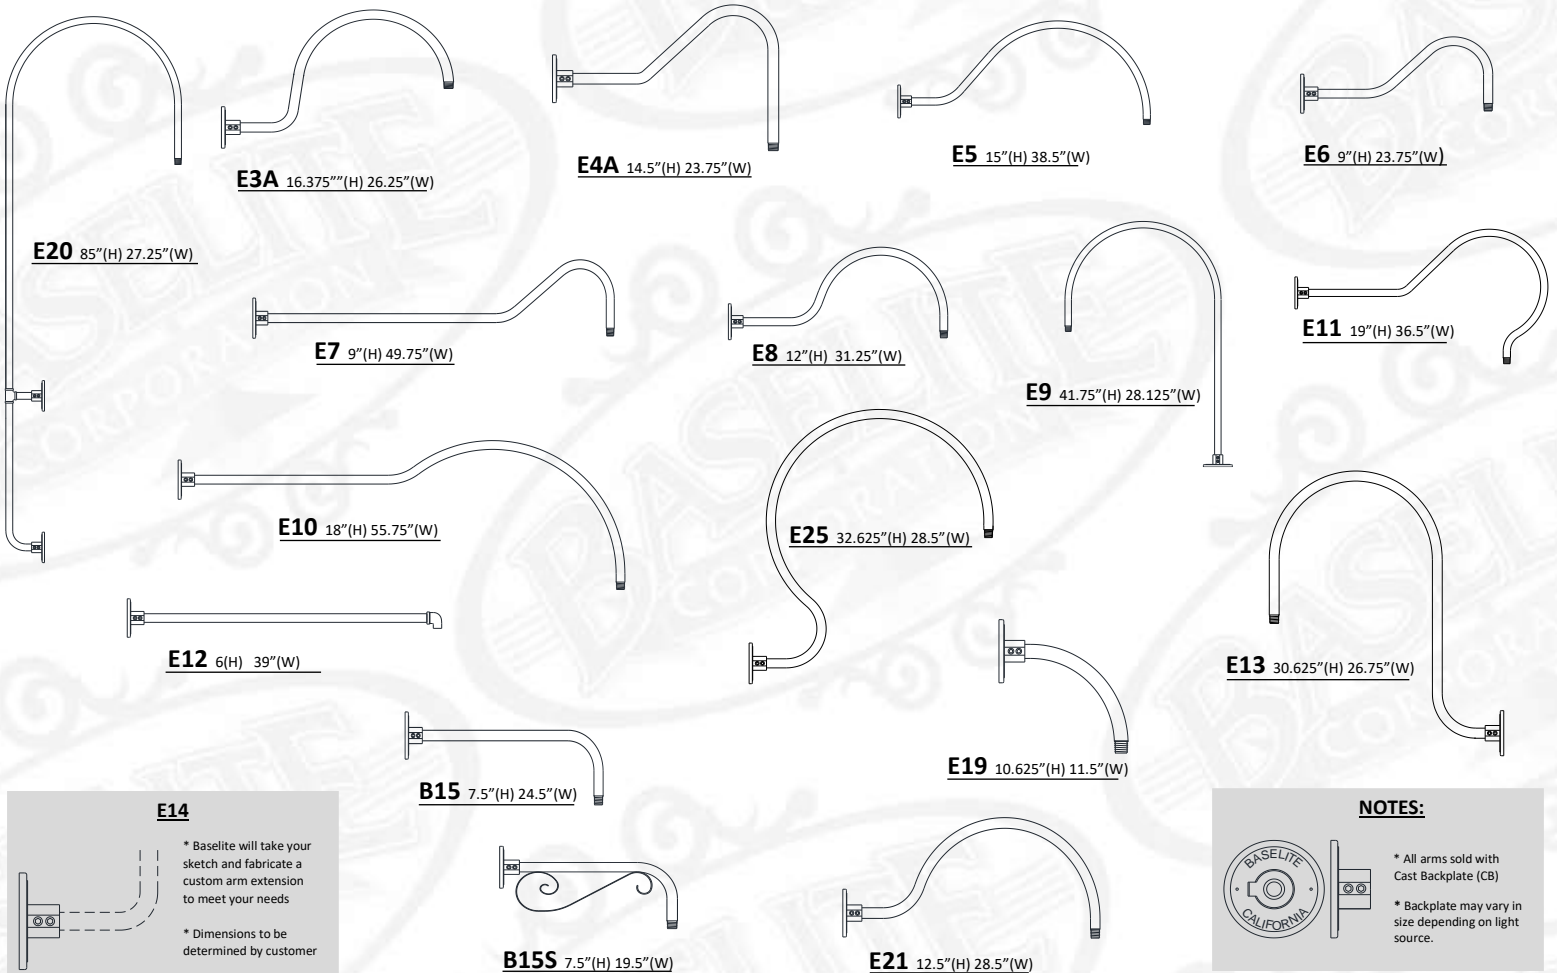

C - MOUNTING OPTIONS

1/2" ARM EXTENSIONS

* ARMS RATED FOR WET LOCATION * MAXIMUM SECTIONS OF ARMS ARE DIMENSIONED

3/4" ARM EXTENSIONS

* ARMS RATED FOR WET LOCATION * MAXIMUM SECTIONS OF ARMS ARE DIMENSIONED

C - MOUNTING OPTIONS (CONTINUED)

STEM MOUNTS

*STEMS RATED FOR DAMP LOCATION

DP24 DOUBLE PENDANT 20"(H) 24"(W)
*DP24 COMES STANDARD WITH STC AND ST18

ST(XX) STEM- 1/2" NPT
XX = LENGTH OF STEM
(EXAMPLE - "ST18" = STEM MOUNT 18" LENGTH)
*CANOPY NOT INCLUDED, ADD IN SECTION D
* 1/4" NPT AND 3/4" NPT AVAILABLE UPON REQUEST

INCANDESCENT CORD MOUNTS

*INCANDESCENT MAX WATTAGE 150 WATT. CALL FACTORY FOR HIGHER WATTAGES. LOOPS, CABLES, AND CHAINS AVAILABLE ONLY FOR INCANDESCENT
*CORDS RATED FOR DRY LOCATION *CANOPY DIMENSIONS: .625" (H) 5.25" (W) *CORD AND CANOPY COME IN THE SAME COLOR.

BL3 3" BLUE GLASS

FR3 3" FROSTED GLASS
FRT3 3" FROSTED TEMPERED

AH3 3" AMBER HYDE GLASS

GR3 3" GREEN GLASS

GLASS – DIMENSIONS	
3" GLASS	
Diameter	3.34"
Height	6.93"
Fitter	3.29"

GLASS – MAX WATTAGE	
3" GLASS – 100W INC / LED12W	