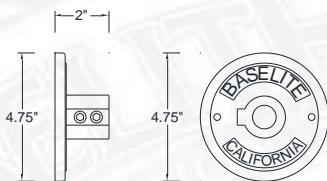

D - MOUNTING ADD-ONS

INCANDESCENT ARM ADD-ONS

CB 1/2" CAST ALUMINUM BACKPLATE 1/2 NPT
CB 3/4" CAST ALUMINUM BACKPLATE 3/4 NPT