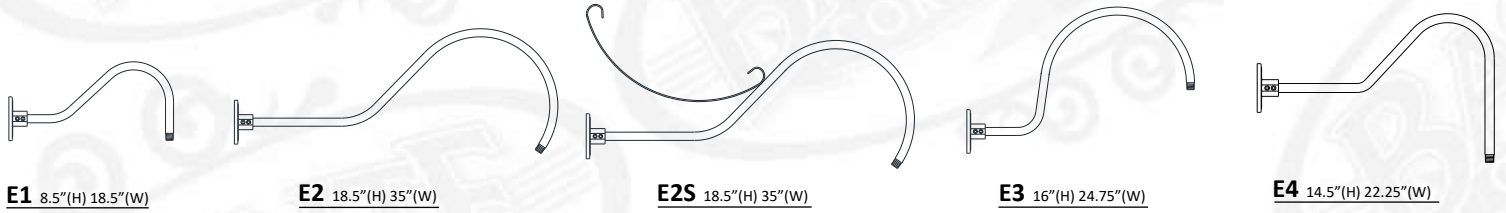

C - MOUNTING OPTIONS

1/2" ARM EXTENSIONS

* ARMS RATED FOR WET LOCATION * MAXIMUM SECTIONS OF ARMS ARE DIMENSIONED

3/4" ARM EXTENSIONS

* ARMS RATED FOR WET LOCATION * MAXIMUM SECTIONS OF ARMS ARE DIMENSIONED

C - MOUNTING OPTIONS (CONTINUED)

STEM MOUNTS

*STEMS RATED FOR DAMP LOCATION

DP24 DOUBLE PENDANT 20"(H) 24"(W)
*DP24 COMES STANDARD WITH STC AND ST18

ST(XX) STEM- 1/2" NPT
XX = LENGTH OF STEM
(EXAMPLE - "ST18" = STEM MOUNT 18" LENGTH)
*CANOPY NOT INCLUDED, ADD IN SECTION D
* 1/4" NPT AND 3/4" NPT AVAILABLE UPON REQUEST

INCANDESCENT CORD MOUNTS

*INCANDESCENT MAX WATTAGE 150 WATT. CALL FACTORY FOR HIGHER WATTAGES. LOOPS, CABLES, AND CHAINS AVAILABLE ONLY FOR INCANDESCENT
*CORDS RATED FOR DRY LOCATION *CANOPY DIMENSIONS: .625" (H) 5.25" (W) *CORD AND CANOPY COME IN THE SAME COLOR.