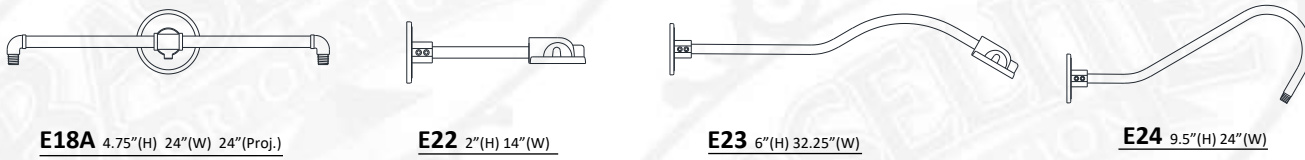

C - MOUNTING OPTIONS

1/2" ARM EXTENSIONS

* ARMS RATED FOR WET LOCATION * MAXIMUM SECTIONS OF ARMS ARE DIMENSIONED

3/4" ARM EXTENSIONS

* ARMS RATED FOR WET LOCATION * MAXIMUM SECTIONS OF ARMS ARE DIMENSIONED

C - MOUNTING OPTIONS (CONTINUED)

STEM MOUNTS

*STEMS RATED FOR DAMP LOCATION

DP24 DOUBLE PENDANT 20"(H) 24"(W)
*DP24 COMES STANDARD WITH STC AND ST18

ST(XX) STEM- 1/2" NPT
XX = LENGTH OF STEM
(EXAMPLE - "ST18" = STEM MOUNT 18" LENGTH)
*CANOPY NOT INCLUDED, ADD IN SECTION D
* 1/4" NPT AND 3/4" NPT AVAILABLE UPON REQUEST