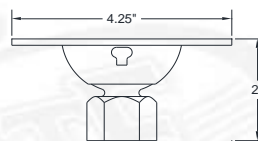

SLC 1/2" SLOPE CEILING CANOPY 1/2"
SLC 3/4" SLOPE CEILING CANOPY 3/4"
*(Slopes To 20 Degrees)