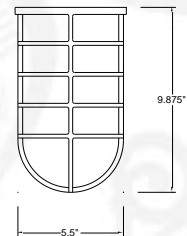

GU-2 CAST ALUMINUM GUARD