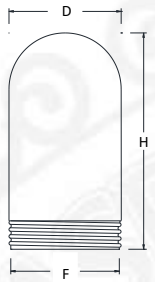

LGSWL 1/2" NPT SWIVEL
For all shades greater than 7" wide in diameter

FH 1/2" FLAT HUB 1/2"
FH 3/4" FLAT HUB 3/4"

TRB 1/2"-4' Cable SUPPORT
TRB 3/4"-4' Cable SUPPORT

F – LIGHT SOURCE

BASELITE'S PUBLISHED LUMINAIRE PHOTOMETRIC TESTING WAS PERFORMED IN A 3-METER INTEGRATING SPHERE USING THE 4TT GEOMETRY METHOD. DATA IS CONSIDERED TO BE REPRESENTATIVE OF THE CONFIGURATIONS SHOWN, WITHIN THE TOLERANCES ALLOWED BY LIGHTING FACTS. TO OBTAIN AN IES FILE SPECIFIC TO YOUR PROJECT, PLEASE CONTACT THE FACTORY.

BL3 3" BLUE GLASS

FR3 3" FROSTED GLASS
FRT3 3" FROSTED TEMPERED

AH3 3" AMBER HYDE GLASS

GR3 3" GREEN GLASS

GLASS – DIMENSIONS	
3" GLASS	
Diameter	3.34"
Height	6.93"
Fitter	3.29"

GLASS – MAX WATTAGE	
3" GLASS – 100W INC / LED12W	