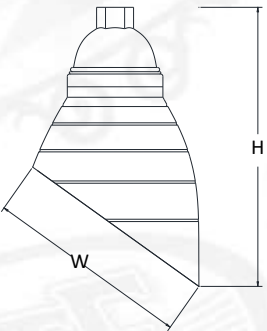

*ALL FIXTURES MOUNT TO A 4-O JUNCTION BOX.

*FIXTURE DIMENSIONS MAY VARY ± 0.25.

*CORD AND CANOPY COME IN THE SAME COLOR.

CSL7 H - 6.5" W - 8"

DSL9 H - 7.25" W - 9.5"

AC12 H - 10.75" W - 8"

DSL12 H - 4.5" W - 12"