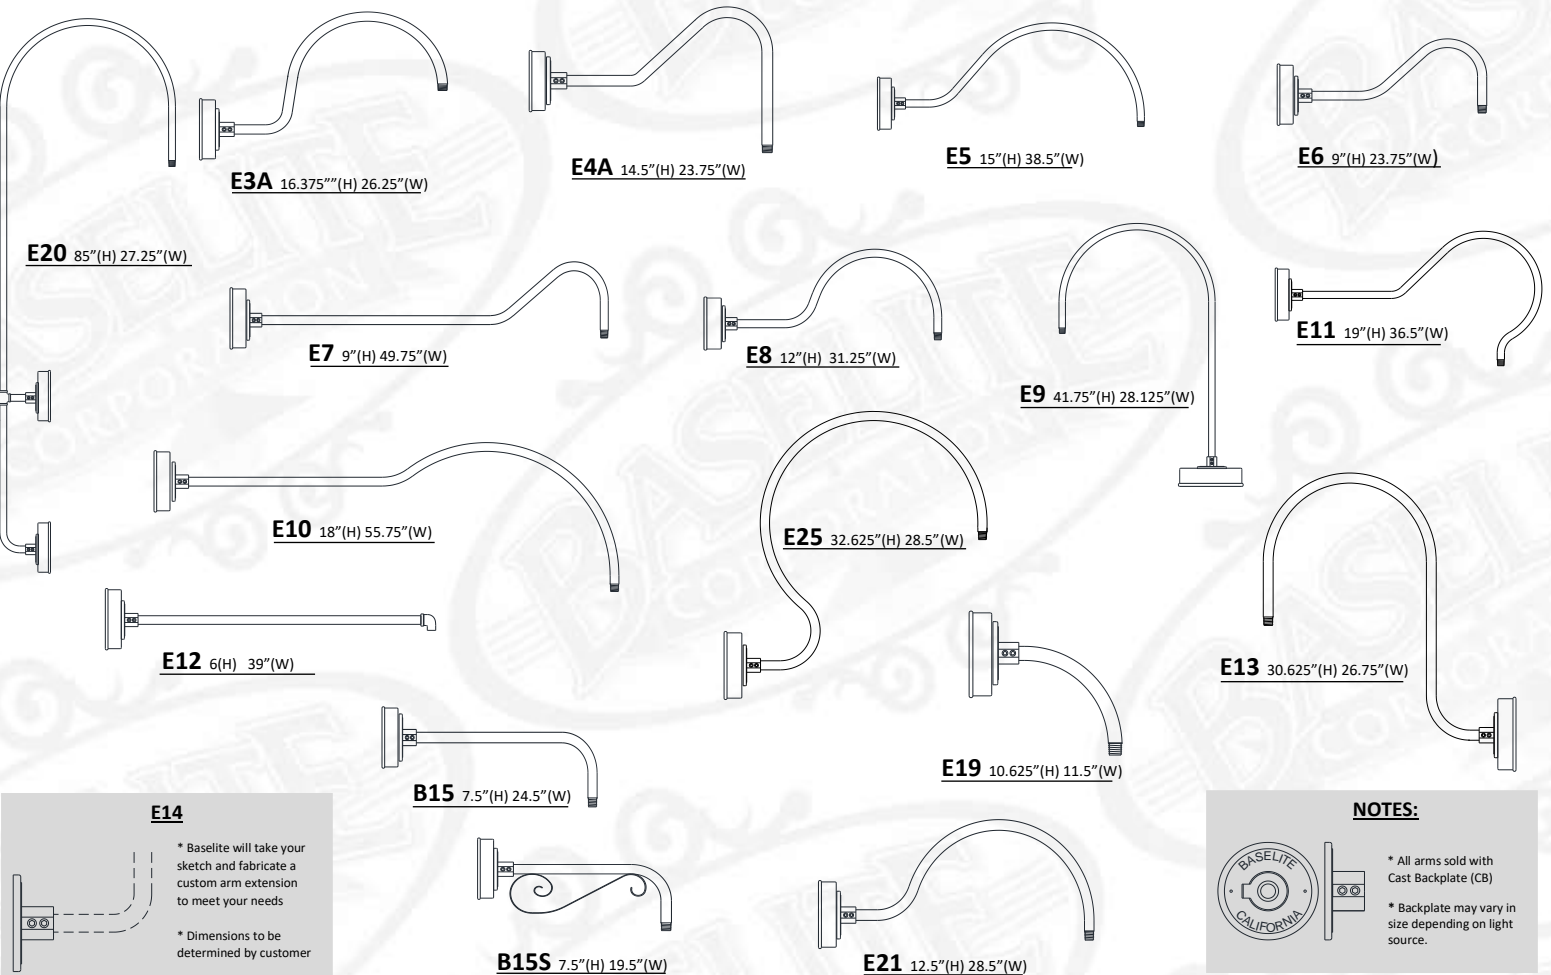

*ALL FIXTURES MOUNT TO A 4-O JUNCTION BOX.

*FIXTURE DIMENSIONS MAY VARY ± 0.25.

*CORD AND CANOPY COME IN THE SAME COLOR.

CSL7 H - 6.5" W - 8"

DSL9 H - 7.25" W - 9.5"

AC12 H - 10.75" W - 8"

DSL12 H - 4.5" W - 12"

C - MOUNTING OPTIONS

1/2" ARM EXTENSIONS

*ARMS RATED FOR WET LOCATION * MAXIMUM SECTIONS OF ARMS ARE DIMENSIONED

3/4" ARM EXTENSIONS

*ARMS RATED FOR WET LOCATION * MAXIMUM SECTIONS OF ARMS ARE DIMENSIONED