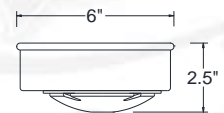

CFSTC CF STEM MOUNT CANOPY