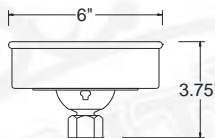

CFSLC CF SLOPE CEILING CANOPY