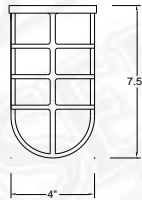

CL3 3" CLEAR GLASS
CLT3 3" CLEAR TEMPERED

PR3 3" PRISMATIC GLASS

RE3 3" RED GLASS

BL3 3" BLUE GLASS

FR3 3" FROSTED GLASS
FRT3 3" FROSTED TEMPERED

AH3 3" AMBER HYDE GLASS

GR3 3" GREEN GLASS

GLASS – DIMENSIONS	
3" GLASS	
Diameter	3.34"
Height	6.93"
Fitter	3.29"

GLASS – MAX WATTAGE	
3" GLASS – 100W INC / LED12W	

J – ACCESSORIES

GR12 12" WIRE GRILL

GU-1 CAST ALUMINUM GUARD

GU-2 CAST ALUMINUM GUARD