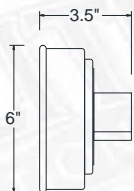

CFRCHB 8' BLACK CORD, 3" CHAIN, and LOOP
CFRCHW 8' WHITE CORD, 3" CHAIN, and LOOP

CFFHB 8' BLACK CORD WITH FLAT HUB
CFFHW 8' WHITE CORD WITH FLAT HUB

CFCBLC 8' BLACK CORD and CABLE
CFCWHC 8' WHITE CORD and CABLE

NOTES:

*DISTANCE TO LAMP (CF) 10'

*All compact fluorescent and LED housings may vary in size according to light source chosen.

D - MOUNTING ADD-ONS

COMPACT FLUORESCENT STEM AND ARM ADD-ONS

* FOR LED & COMPACT FLUORESCENT OPTIONS, CANOPIES WILL VARY IN SIZE DUE TO SIZE OF THE DRIVER/BALLAST THAT WILL BE LOCATED INSIDE OF THE CANOPY.

CL3 3" CLEAR GLASS
CLT3 3" CLEAR TEMPERED

PR3 3" PRISMATIC GLASS

RE3 3" RED GLASS

BL3 3" BLUE GLASS

FR3 3" FROSTED GLASS
FRT3 3" FROSTED TEMPERED

AH3 3" AMBER HYDE GLASS

GR3 3" GREEN GLASS

GLASS – DIMENSIONS	
3" GLASS	
Diameter	3.34"
Height	6.93"
Fitter	3.29"