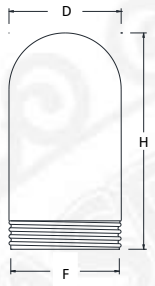

CL3 3" CLEAR GLASS
CLT3 3" CLEAR TEMPERED

PR3 3" PRISMATIC GLASS

RE3 3" RED GLASS

BL3 3" BLUE GLASS

FR3 3" FROSTED GLASS
FRT3 3" FROSTED TEMPERED

AH3 3" AMBER HYDE GLASS

GR3 3" GREEN GLASS

GLASS – DIMENSIONS	
3" GLASS	
Diameter	3.34"
Height	6.93"
Fitter	3.29"

GLASS – MAX WATTAGE	
3" GLASS – 100W INC / LED12W	

J – ACCESSORIES

GR12 12" WIRE GRILL

GU-1 CAST ALUMINUM GUARD

GU-2 CAST ALUMINUM GUARD