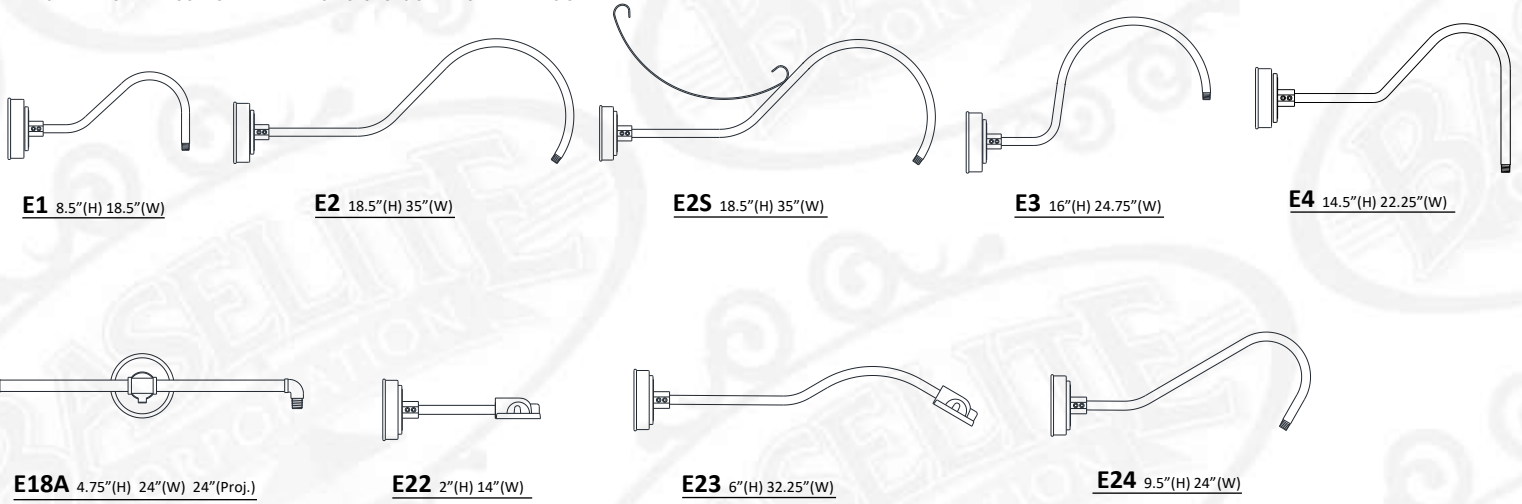

*ALL FIXTURES MOUNT TO A 4-O JUNCTION BOX.

*FIXTURE DIMENSIONS MAY VARY ± 0.25.

*CORD AND CANOPY COME IN THE SAME COLOR.

CSL7 H - 6.5" W - 8"

DSL9 H - 7.25" W - 9.5"

AC12 H - 10.75" W - 8"

DSL12 H - 4.5" W - 12"

C - MOUNTING OPTIONS

1/2" ARM EXTENSIONS

*ARMS RATED FOR WET LOCATION * MAXIMUM SECTIONS OF ARMS ARE DIMENSIONED

3/4" ARM EXTENSIONS

*ARMS RATED FOR WET LOCATION * MAXIMUM SECTIONS OF ARMS ARE DIMENSIONED