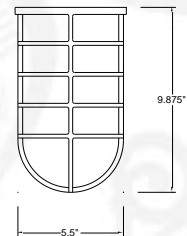

CL3 3" CLEAR GLASS
CLT3 3" CLEAR TEMPERED

PR3 3" PRISMATIC GLASS

RE3 3" RED GLASS

BL3 3" BLUE GLASS

FR3 3" FROSTED GLASS
FRT3 3" FROSTED TEMPERED

AH3 3" AMBER HYDE GLASS

GR3 3" GREEN GLASS

GLASS – DIMENSIONS	
3" GLASS	
Diameter	3.34"
Height	6.93"
Fitter	3.29"

GLASS – MAX WATTAGE	
3" GLASS – 100W INC / LED12W	

J – ACCESSORIES

GR12 12" WIRE GRILL

GU-1 CAST ALUMINUM GUARD

GU-2 CAST ALUMINUM GUARD