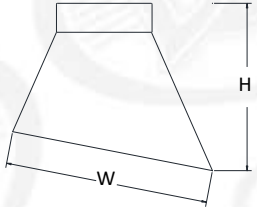

CSL7 H - 6.5" W - 8"