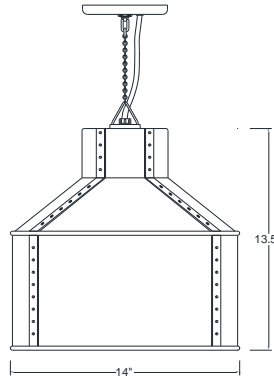

MODEL: VT14

PREPARED BY: _____

TYPE: _____

JOB NAME: _____

DATE: _____

CERTIFICATION: UL LISTED

FINISH – Five stage pretreatment process, coated with a lead free TGI C polyester powder coat finish. White is standard inside reflectors, *some finish options excluded. See color chart below for color options (unless specified). Some finish options are not available for certain fixtures. Custom colors and Marine options are available upon request.

LAMP HOLDERS – Accommodates **Incandescent** – medium base porcelain socket, copper shell with nickel plate, rated 250v, 660W. **Compact Fluorescent** – 4 pin heat resistant thermoplastic socket accommodates 26/32W (Gx24q-3 base). Twist lock design provides stability against vibration and is earthquake resistance. Rated 75W, 60V. **LED** – Designed to last with up to 50,000 hours, depending on installation location and ambient temperature (not available with colored cloth cords).

MOUNTING – Available with cord or stem mounting. Supplied with 1/2" or 3/4" tapped hub with stem mounting. Fixtures are pre-wired with 48" or 96" leads or 96" cord.

REFLECTOR – Spun from heavy gauge 1100-0 aluminum, ranging in thickness from .050 to .125. Galvanized is from 20 gauge sheets.

MODEL #	FINISH	LIGHT SOURCE				MOUNTING OPTIONS	ACCESSORIES
		INC	CF*	MH*	LED		
VT14	14, 15, 16, 17, 18, 19*, 19P, 20, 20P, 21, 21P*, 22P*, 22, 23, 23P*, 38, 39, 40*, 41, 42, 43, 44, 45, 46, 48*, 49*, 50, 51, 52, 53, 54*, 55, 57*, 58*, 59, 60, 61*, 62*, 63*, 64, 65, 66, 70*, 71*, 72*, 73*, 74, 75, 76, 77, 78*, 79, 80, 81, 82, 83,* 84*, 85, 86, 87, 88*, 89, 90, 91, 92*, 93*, 94*, 95, 96, 97, 98*, 99, 100	150W	26W, 32W, 42W	35W, 50W, 70W, 100W	45W	CORD MOUNT, STEM MOUNT, ARM EXTENSION	SEE CATALOG FOR ACCESSORY OPTIONS.

* same finish color inside and out.
* remote ballast / driver.

.SUBJECT TO MODIFICATION WITHOUT NOTICE.

BASELITE CORPORATION
12260 EAST END AVE.
CHINO, CA 91710

PH: 877-999-1990
WEB: WWW.BASELITE.COM
EMAIL: SALES@BASELITE.COM