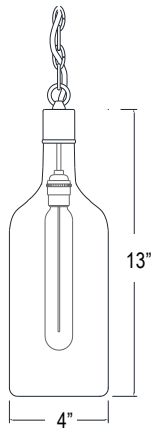

FARM HOUSE

SPECIFICATION SHEET

JG6/GN/TCHB/60INC

MODEL: JG6 _____

PREPARED BY: _____

TYPE: _____

JOB NAME: _____

DATE: _____

CERTIFICATION: UL LISTED _____

FINISH – GN – Antique green

LAMP HOLDERS – Accommodates **Incandescent** – medium base porcelain socket, copper shell with nickel plate, rated 250v, 660W.

MOUNTING – Available with cord or stem mounting. Supplied with 1/2" or 3/4" tapped hub with stem mounting. Fixtures are pre-wired with 48" or 96" leads or 96" cord.

REFLECTOR – Antique green glass wine bottle. Socket cover spun from heavy gauge 1100-0 aluminum, ranging in thickness from .050 to .125.

MODEL #	FINISH	LIGHT SOURCE				MOUNTING OPTIONS	ACCESSORIES
		INC	CF*	MH*	LED		
JG6	GN	60W	N/A	N/A	N/A	CORD MOUNT, STEM MOUNT	N/A