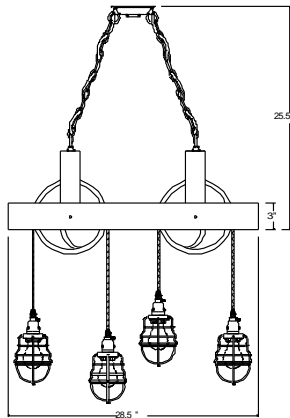

# FARM HOUSE

SPECIFICATION SHEET

4S2WG7.63.BLC.2PU-C.4-60INC

**MODEL: 4S2WG7**

PREPARED BY: \_\_\_\_\_  
 TYPE: \_\_\_\_\_  
 JOB NAME: \_\_\_\_\_  
 DATE: \_\_\_\_\_  
 CERTIFICATION: UL LISTED

**FINISH** – Five stage pretreatment process, coated with a lead free TGI C polyester powder coat finish. White is standard inside reflectors, \*some finish options excluded. See color chart below for color options (unless specified). Some finish options are not available for certain fixtures. Custom colors and Marine options are available upon request.

**LAMP HOLDERS** – Accommodates **Incandescent** – medium base porcelain socket, copper shell with nickel plate, rated 250v, 660W.

**MOUNTING** – Available with cord and chain or stem mounting. Fixtures are pre-wired with 48” or 96” leads or 36” cord and 36” chain.

**REFLECTOR** – Spun and fabricated from heavy gauge 1100-0 aluminum, ranging in thickness from .050 to .125. Galvanized is from 20 gauge sheets. Pulley wheels are cast aluminum.

| MODEL # | FINISH  | LIGHT SOURCE |     |     |     | MOUNTING OPTIONS         | ACCESSORIES                        |
|---------|---|--------------|-----|-----|-----|--------------------------|------------------------------------|
|         |   | INC          | CF* | MH* | LED |                          |                                    |
| 4S2WG7  | 14, 15, 16, 17, 18, 19*, 19P, 20, 20P, 21, 21P*, 22P*, 22, 23, 23P*, 38, 39, 40*, 41, 42, 43, 44, 45, 46, 48*, 49*, 50, 51, 52, 53, 54*, 55, 57*, 58*, 59, 60, 61*, 62*, 63*, 64, 65, 66, 70*, 71*, 72*, 73*, 74, 75, 76, 77, 78*, 79, 80, 81, 82, 83*, 84*, 85, 86, 87, 88*, 89, 90, 91, 92*, 93*, 94*, 95, 96, 97, 98*, 99, 100 | 4-60W        | N/A | N/A | N/A | CORD & CHAIN, STEM MOUNT | SEE CATALOG FOR ACCESSORY OPTIONS. |