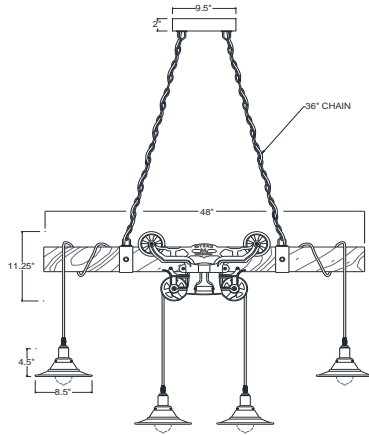

FARM HOUSE

SPECIFICATION SHEET

MODEL: 4MHP

PREPARED BY: _____

TYPE: _____

JOB NAME: _____

DATE: _____

CERTIFICATION: UL LISTED

FINISH – Five stage pretreatment process, coated with a lead free TGI C polyester powder coat finish. White is standard inside reflectors, *some finish options excluded. See color chart below for color options (unless specified). Some finish options are not available for certain fixtures. Custom colors and Marine options are available upon request.

LAMP HOLDERS – Accommodates **Incandescent** – medium base porcelain socket, copper shell with nickel plate, rated 250v, 660W.

MOUNTING – Available with cord & chain mounting. Fixtures are pre-wired 96” cord and 36” chain.

REFLECTOR – Spun from heavy gauge 1100-0 aluminum, ranging in thickness from .050 to .125. Galvanized is from 20 gauge sheets. The Meyer hay pulley is casted from a high grade aluminum and accompanied by a distressed wood beam.

MODEL #	FINISH	LIGHT SOURCE				MOUNTING OPTIONS	ACCESSORIES
		INC	CF*	MH*	LED		
4MHP	14, 15, 16, 17, 18, 19*, 19P, 20, 20P, 21, 21P*, 22P*, 22, 23, 23P*,38, 39, 40*, 41, 42, 43, 44, 45, 46, 48*, 49*, 50, 51, 52, 53, 54*, 55, 57*, 58*, 59, 60, 61*, 62*, 63*, 64, 65, 66, 70*, 71*, 72*, 73*, 74, 75, 76, 77, 78*, 79, 80, 81, 82, 83*, 84*, 85, 86, 87, 88*, 89, 90, 91, 92*, 93*, 94*, 95, 96, 97, 98*, 99, 100	4-60W	N/A	N/A	N/A	CORD & CHAIN MOUNT	N/A

* same finish color inside and out.

* remote ballast / driver.

.SUBJECT TO MODIFICATION WITHOUT NOTICE.

BASELITE CORPORATION
12260 EAST END AVE.
CHINO, CA 91710

PH: 877-999-1990
WEB: WWW.BASELITE.COM
EMAIL: SALES@BASELITE.COM