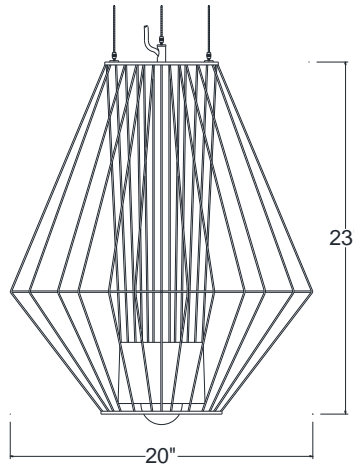

# WIRE PENDANTS

## SPECIFICATION SHEET

WBC20/41/L3CBLC/25WLED

**MODEL: WBC20**

PREPARED BY: \_\_\_\_\_

TYPE: \_\_\_\_\_

JOB NAME: \_\_\_\_\_

DATE: \_\_\_\_\_

CERTIFICATION: UL LISTED

**MOUNTING** – Available with cord or stem mounting. Fixtures are pre-wired with 48” or 96” leads or 96” cord.

**REFLECTOR** – Spun from heavy gauge 1100-0 aluminum, ranging in thickness from .050 to .125. Steel wire rod.