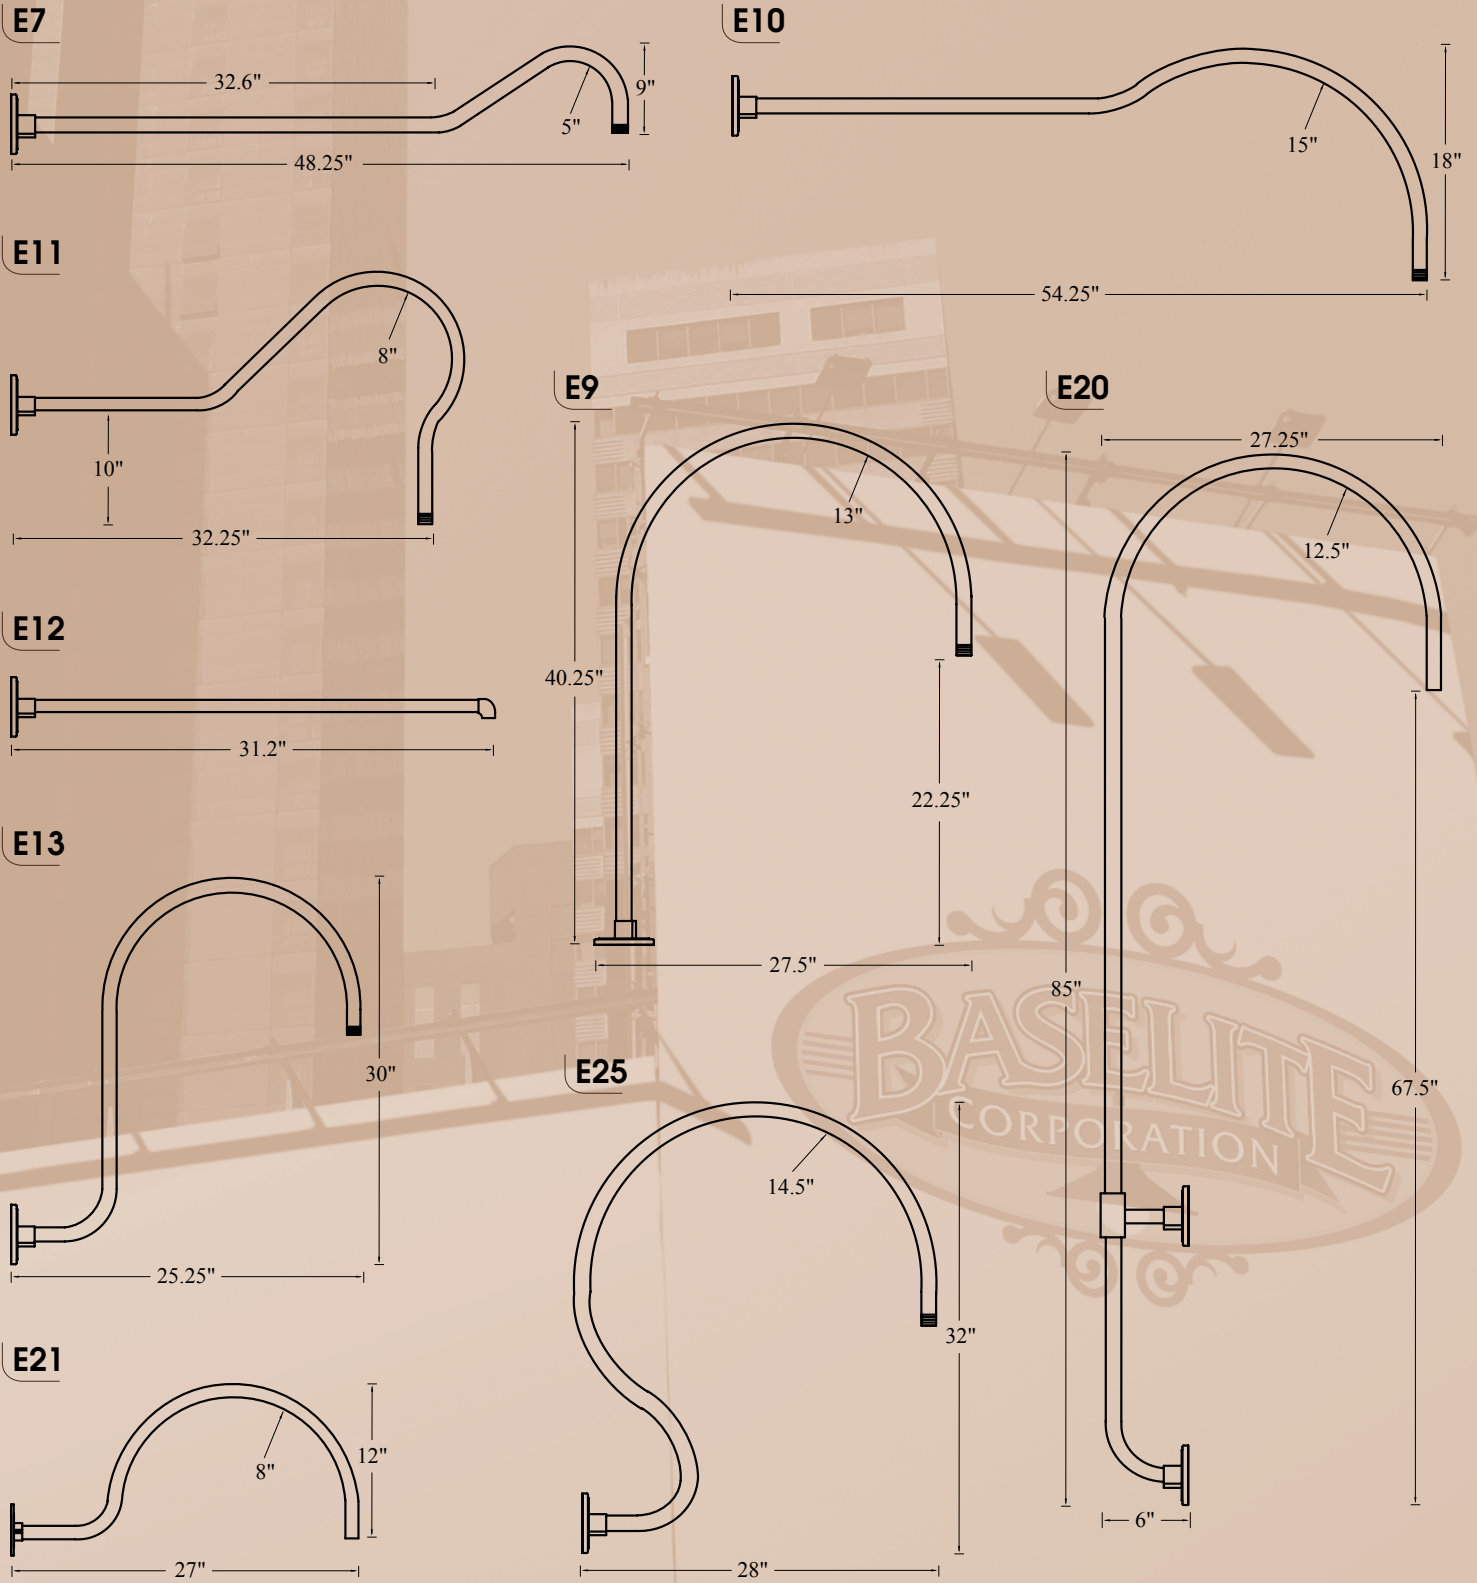

Model #	Color	Mounting Source	Light Source			LED	Options	Globes	Accessories
			INC	CF	HID (MH & HPS)				
A807	40,41,42,	E1,E2,E2S,E3,	100W	26W*	35, 50W*	10W	SMSWL**-Small Swivel	CL3-Clear 3"	GRXX-Grills
A810	43,44,45	E3A,E4,E4A,E5,	150W	26, 32 or 42W*	35, 50, 70, 100W*	10W	LGSWL-Large Swivel	CLT3-Clear Tempered***	GU1-Guard 100W
A812	46,48,49,	E6,E7,E8,E9,	200W	26, 32 or 42W*	35, 50, 70, 100W*	10W	TRB-Turnbuckle & Cable	FR3-Frosted 3"	GU2-Guard 200W
A814	50,51,52,	E10,E11,E12,	200W	26, 32 or 42W*	35, 50, 70, 100W*	10W	CBC-Back Plate Cover	FRT3-Frosted Tempered***	
	53,54,55,	E13,E18A,E19,					SQ-Square Backplate	PR3-Prismatic 3"	
	57,58,59,	E20,E21,E22,						PRT3-Prismatic Tempered***	
	60,61,62,	E23,E24,E25							
	63								

SIGN LIGHTS

K2/61/E32/MR16

2K2/61/E33/2-MR16

K1/41/E31/MR16

2K1/74/E38/2-MR16

Model #	Color	Mounting Source	Light Source
K1	40,41,42,43,44,45,46,48,	E31,E32,E33,34,	MR16-50W
K2	49,50,51,52,53,54,55,57, 58,59,60,61,62,63	E35,E36,E37,E38	
K3			26, 32 or 42WCF
K4			26, 32 or 42WCF 70, 100 or 175WMMH

E6

E8

E15

3/4" ARM EXTENSIONS

TRB 1/2" - 4' Cable
TRB 3/4" - 4' Cable

BALLASTS

Weathertight CF Wall Mount

- Designed for outdoor use or wet locations
- Allows starting operation down to 20° C

Catalog #	Lamp	Distance to Lamp
CFWTM	26W, 32W or 42W PLT	15'

Weathertight Outdoor Remote Ballast - HID

- Dual Voltage
- High Power Factor
- Minimum distance between ballasts are 12"
- Powdercoat Finish
- KO's are for 1/2" fittings