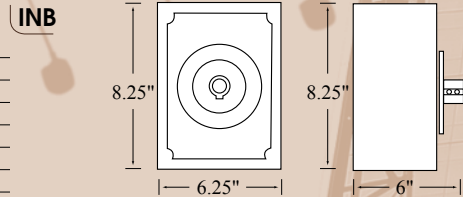

Integral Ballasts - HID

Catalog #	Lamp	ANSI#	Distance to Lamp	Starting Temp.
INB/50HPS 120/277	50WHPH	S68	35'	-40°F or -40°C
INB/70HPS 120/277	70WHPH	S62	35'	-40°F or -40°C
INB/100HPS 120/277	100WHPH	S54	35'	-40°F or -40°C
INB/50MH 120/277	50WMH	M110	15'	-20°F or -30°C
INB/70MH 120/277	70WMH	M98	15'	-20°F or -30°C
INB/100MH 120/277	100WMH	M90	20'	-20°F or -30°C
INB/150MH 120/277	150WMH	M102	10'	-20°F or -30°C