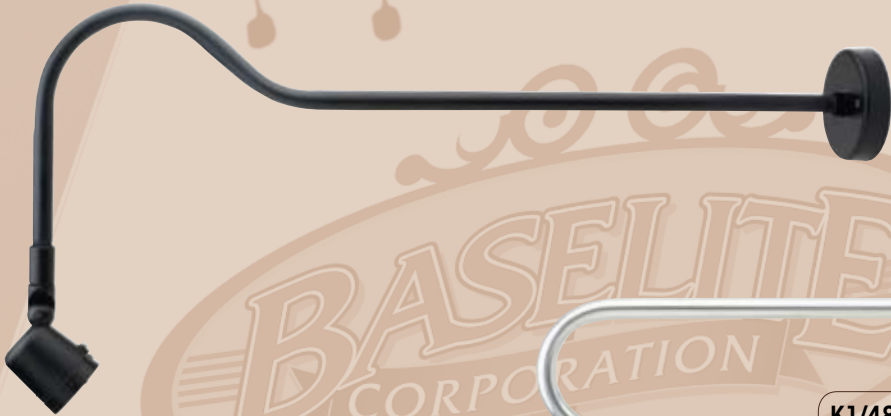

* See back cover for remote ballasts
 ** Available only on CLS07
 *** For use with HID

SIGN LIGHTS

K4/42/E39

K3/63/E39

K1/61/E34/MR16

K1/48/E35/MR16

2K2/41/E37/2-MR16

2K2/48/E36/2-MR16