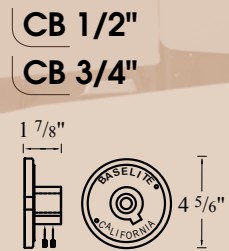

E6

E8

E15

3/4" ARM EXTENSIONS

TRB 1/2" - 4' Cable
TRB 3/4" - 4' Cable

BALLASTS

Weathertight CF Wall Mount

- Designed for outdoor use or wet locations
- Allows starting operation down to 20° C