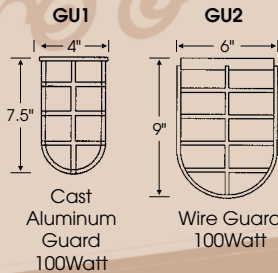

Guards

Glass Options

Catalog #	Description	Catalog #	Description
CL3	3" Clear	PR3	3" Prismatic
CL4	4" Clear	PR4	4" Prismatic
FR3	3" Frosted	BL3	3" Blue
FR4	4" Frosted	BL4	4" Blue
RE3	3" Red	GR3	3" Green
RE4	4" Red	GR4	4" Green
AH3	3" Amber Hyde		
AH4	4" Amber Hyde