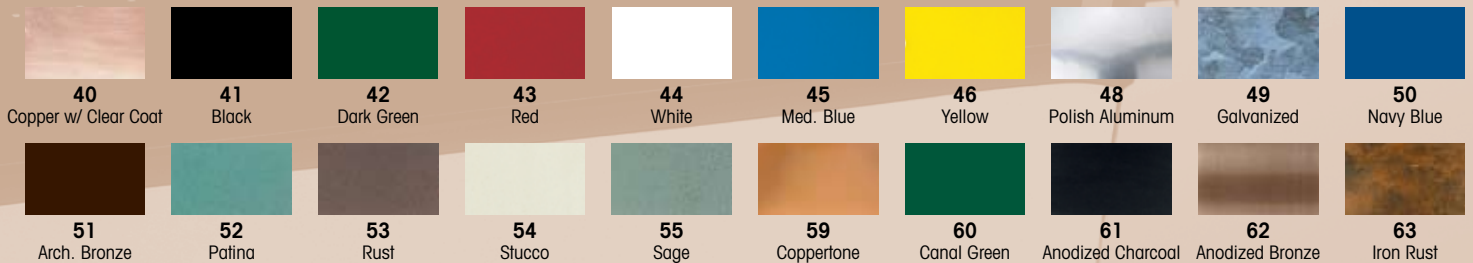

FINISHES

Tel: (909) 444-2776 ■ Fax: (877) 999-1955

Toll Free: (877) 999-1990

Website: www.baselite.com

E-mail: sales@baselite.com