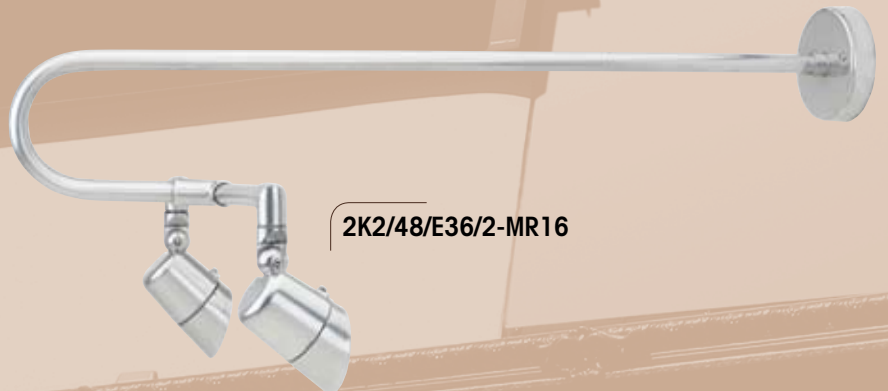

* See back cover for remote ballasts
 ** Available only on CSL07
 *** For use with HID

SIGN LIGHTS

ELA10/46/E12/46

ELA14/45/E5/45/CBC^{3/4}

ELA12/43/E3A/43/CFWTM^{3/4}

Model #	Color	Mounting Source	Light Source			LED	Options	Globes	Accessories
			INC	CF	HID (MH & HPS)				
ELA10	40,41,42,	E1,E2,E2S,E3,	100W	26W*	35, 50W*	10W	LGSWL-Large Swivel	CL3-Clear 3"	GRXX-Grills
ELA12	43,44,45	E3A,E4,E4A,E5,	150W	26, 32 or 42W*	35, 50, 70, 100W*	10W	TRB-Turnbuckle & Cable	CLT3-Clear Tempered***	GU1-Guard 100W
ELA14	46,48,49,	E6,E7,E8,E9,	200W	26, 32 or 42W*	35, 50, 70, 100W*	10W	CBC-Back Plate Cover	FR3-Frosted 3"	GU2-Guard 200W
	50,51,52,	E10,E11,E12,	200W	26, 32 or 42W*	35, 50, 70, 100W*	10W	SQ-Square Backplate	FRT3-Frosted Tempered***	
	53,54,55,	E13,E18A,E19,						PR3-Prismatic 3"	
	57,58,59,	E20,E21,E22,						PRT3-Prismatic Tempered***	
	60,61,62,	E23,E24,E25							
	63								

* See back cover for remote ballasts
 ** Available only on CLS07
 *** For use with HID

SIGN LIGHTS

K4/42/E39

K3/63/E39

K1/61/E34/MR16

K1/48/E35/MR16

2K2/41/E37/2-MR16

2K2/48/E36/2-MR16