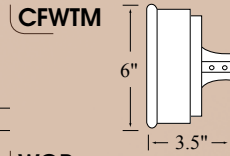

BALLASTS

Weathertight CF Wall Mount

- Designed for outdoor use or wet locations
- Allows starting operation down to 20° C

Catalog #	Lamp	Distance to Lamp
CFWTM	26W, 32W or 42W PLT	15'