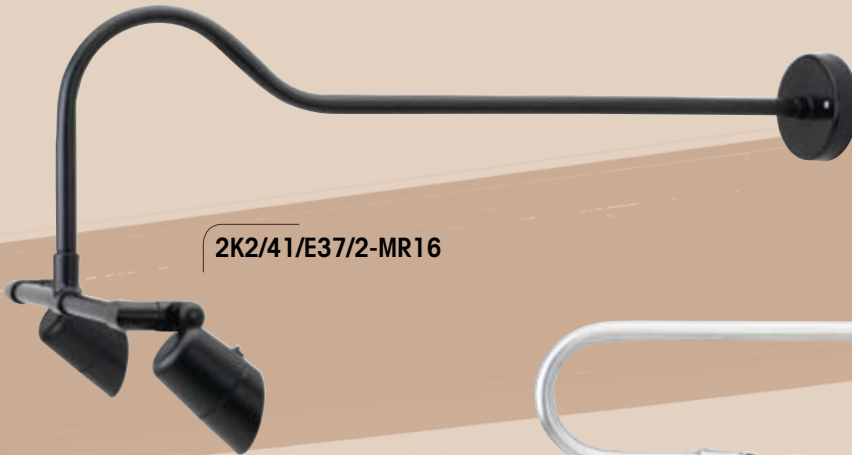

* See back cover for remote ballasts
 ** Available only on CSL07
 *** For use with HID

SIGN LIGHTS

ELA10/46/E12/46

ELA14/45/E5/45/CBC^{3/4}

ELA12/43/E3A/43/CFWTM^{3/4}

Model #	Color	Mounting Source	Light Source			LED	Options	Globes	Accessories
			INC	CF	HID (MH & HPS)				
ELA10	40,41,42,	E1,E2,E2S,E3,	100W	26W*	35, 50W*	10W	LGSWL-Large Swivel	CL3-Clear 3"	GRXX-Grills
ELA12	43,44,45	E3A,E4,E4A,E5,	150W	26, 32 or 42W*	35, 50, 70, 100W*	10W	TRB-Turnbuckle & Cable	CLT3-Clear Tempered***	GU1-Guard 100W
ELA14	46,48,49,	E6,E7,E8,E9,	200W	26, 32 or 42W*	35, 50, 70, 100W*	10W	CBC-Back Plate Cover	FR3-Frosted 3"	GU2-Guard 200W
	50,51,52,	E10,E11,E12,	200W	26, 32 or 42W*	35, 50, 70, 100W*	10W	SQ-Square Backplate	FRT3-Frosted Tempered***	
	53,54,55,	E13,E18A,E19,						PR3-Prismatic 3"	
	57,58,59,	E20,E21,E22,						PRT3-Prismatic Tempered***	
	60,61,62,	E23,E24,E25							
	63								

* See back cover for remote ballasts
 ** Available only on CLS07
 *** For use with HID

SIGN LIGHTS

K4/42/E39

K3/63/E39

K1/61/E34/MR16

K1/48/E35/MR16

2K2/41/E37/2-MR16

2K2/48/E36/2-MR16