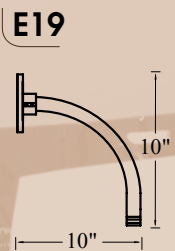

E6

E8

E15

3/4" ARM EXTENSIONS

TRB 1/2" - 4' Cable
TRB 3/4" - 4' Cable

BALLASTS

Weathertight CF Wall Mount

- Designed for outdoor use or wet locations
- Allows starting operation down to 20° C

Catalog #	Lamp	Distance to Lamp
CFWTM	26W, 32W or 42W PLT	15'

Weathertight Outdoor Remote Ballast - HID

- Dual Voltage
- High Power Factor
- Minimum distance between ballasts are 12"
- Powdercoat Finish
- KO's are for 1/2" fittings