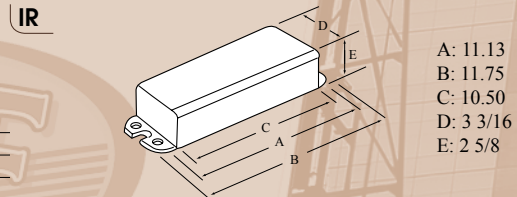

Indoor Remote Ballast/F-Can

- Dual Voltage
- Automatic resetting thermal protector
- Supplied with splice box
- Potted for minimal ballast noise
- High Power Factor

Catalog #	Lamp	ANSI#	Distance to Lamp	Starting Temp.
IR/50HPS 120/277	50WHPH	S68	15'	-40°F or -40°C
IR/70HPS 120/277	70WHPH	S62	7'	-40°F or -40°C
IR/100HPS 120/277	100WHPH	S54	15'	-40°F or -40°C
IR/50MH 120/277	50WMH	M110	10'	-20°F or -30°C
IR/70MH 120/277	70WMH	M98	20'	-20°F or -30°C
IR/100MH 120/277	100WMH	M90	15'	-20°F or -30°C
IR/150MH 120/277	150WMH	M102	10'	-20°F or -30°C

ACCESSORIES

Wire Grills

Catalog #	Description
GR7	7" Wire Grill
GR8	8" Wire Grill
GR10	10" Wire Grill
GR12	12" Wire Grill
GR14	14" Wire Grill
GR18	18" Wire Grill