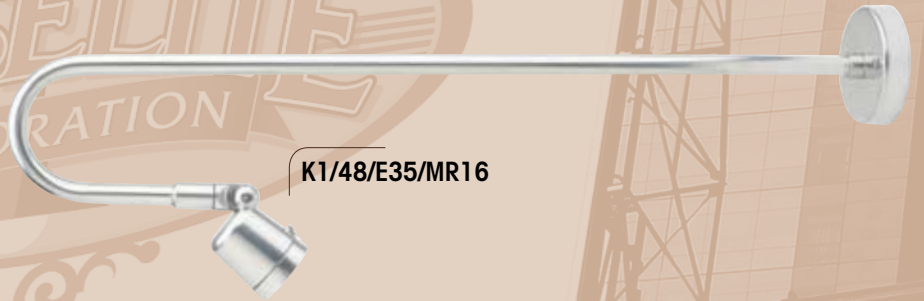

* See back cover for remote ballasts
 ** Available only on CLS07
 *** For use with HID

SIGN LIGHTS

K4/42/E39

K3/63/E39

K1/61/E34/MR16

K1/48/E35/MR16

2K2/41/E37/2-MR16

2K2/48/E36/2-MR16