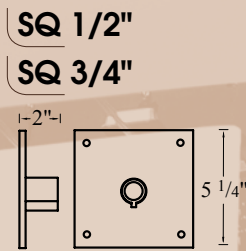

E6

E8

E15

3/4" ARM EXTENSIONS

TRB 1/2" - 4' Cable
TRB 3/4" - 4' Cable

BALLASTS

Weathertight CF Wall Mount

- Designed for outdoor use or wet locations
- Allows starting operation down to 20° C