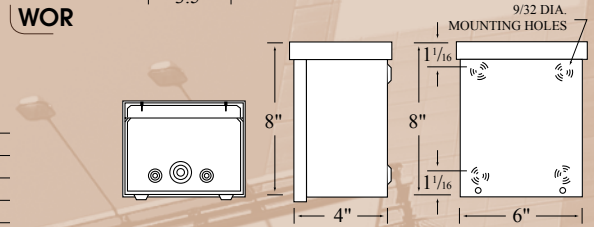

BALLASTS

Weathertight CF Wall Mount

- Designed for outdoor use or wet locations
- Allows starting operation down to 20° C

Catalog #	Lamp	Distance to Lamp
CFWTM	26W, 32W or 42W PLT	15'

Weathertight Outdoor Remote Ballast - HID

- Dual Voltage
- High Power Factor
- Minimum distance between ballasts are 12"
- Powdercoat Finish
- KO's are for 1/2" fittings

Catalog #	Lamp	ANSI#	Distance to Lamp	Starting Temp.
WOR/50HPS 120/277	50WHPH	S68	35'	-40°F or -40°C
WOR/70HPS 120/277	70WHPH	S62	35'	-40°F or -40°C
WOR/100HPS 120/277	100WHPH	S54	35'	-40°F or -40°C
WOR/50MH 120/277	50WMH	M110	15'	-20°F or -30°C
WOR/70MH 120/277	70WMH	M98	15'	-20°F or -30°C
WOR/100MH 120/277	100WMH	M90	20'	-20°F or -30°C
WOR/150MH 120/277	150WMH	M102	10'	-20°F or -30°C