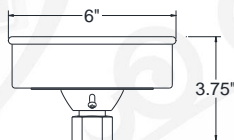

LSLC LED SLOPE CEILING CANOPY