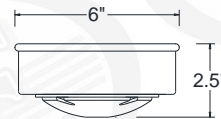

CFSTC CF STEM MOUNT CANOPY