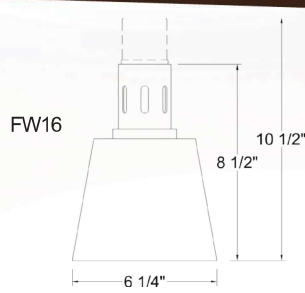

## SPECIFICATIONS

● 375 WATT BULBS NOT AVAILABLE MODEL #: FWCYS610, FWCY610, FWPEH, FWPEJ, FW15, FW600, FW16, FW12, FW18, FW1248, FW1272 - FINISH OPTIONS : PB, SB, 40, PN - ACCESSORY : TSF