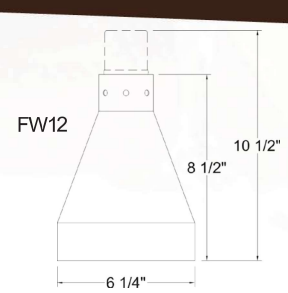

## SPECIFICATIONS

● 375 WATT BULBS NOT AVAILABLE MODEL #: FWCYS610, FWCY610, FWPEH, FWPEJ, FW15, FW600, FW16, FW12, FW18, FW1248, FW1272 - FINISH OPTIONS : PB, SB, 40, PN - ACCESSORY : TSF