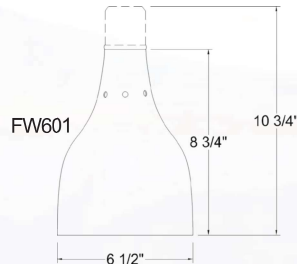

## SPECIFICATIONS

● 375 WATT BULBS NOT AVAILABLE MODEL #: FWCYS610, FWCY610, FWPEH, FWPEJ, FW15, FW600, FW16, FW12, FW18, FW1248, FW1272 - FINISH OPTIONS : PB, SB, 40, PN - ACCESSORY : TSF