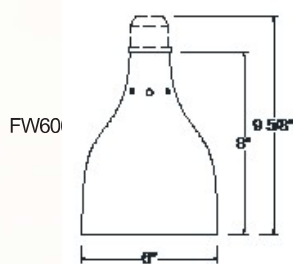

## SPECIFICATIONS

● 375 WATT BULBS NOT AVAILABLE MODEL #: FWCYS610, FWCY610, FWPEH, FWPEJ, FW15, FW600, FW16, FW12, FW18, FW1248, FW1272 - FINISH OPTIONS : PB, SB, 40, PN - ACCESSORY : TSF