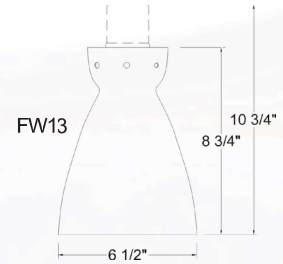

## SPECIFICATIONS

● 375 WATT BULBS NOT AVAILABLE MODEL #: FWCYS610, FWCY610, FWPEH, FWPEJ, FW15, FW600, FW16, FW12, FW18, FW1248, FW1272 - FINISH OPTIONS : PB, SB, 40, PN - ACCESSORY : TSF