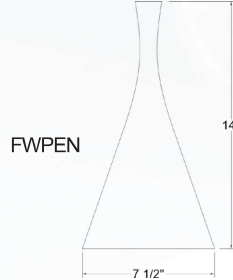

SHADE STYLES

MODEL # FWCYS610
● ●

MODEL # FWCY610
● ●

MODEL # FWPEH
● ●

MODEL # FWPEN
●

MODEL # FWPEO
●

SPECIFICATIONS

● 375 WATT BULBS NOT AVAILABLE MODEL # : FWCYS610, FWCY610, FWPEH, FWPEJ, FW15, FW600, FW16, FW12, FW18, FW1248, FW1272 - FINISH OPTIONS : PB, SB, 40, PN - ACCESSORY : TSF
● COPPER, BRASS AND NICKEL FINISH OPTIONS NOT AVAILABLE FOR THE FOLLOWING FIXTURES : FWCYS610, FWCY610, FWPEH, FWPEN, FWPEO, FW18, FW1248, FW1272.