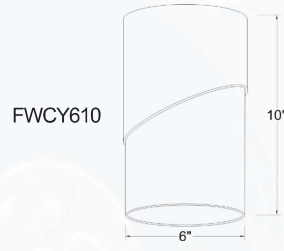

SHADE STYLES

MODEL # FWCYS610
● ●

MODEL # FWCY610
● ●

MODEL # FWPEH
● ●

MODEL # FWPEN
●

MODEL # FWPEO
●

SPECIFICATIONS

● 375 WATT BULBS NOT AVAILABLE MODEL # : FWCYS610, FWCY610, FWPEH, FWPEJ, FW15, FW600, FW16, FW12, FW18, FW1248, FW1272 - FINISH OPTIONS : PB, SB, 40, PN - ACCESSORY : TSF
● COPPER, BRASS AND NICKEL FINISH OPTIONS NOT AVAILABLE FOR THE FOLLOWING FIXTURES : FWCYS610, FWCY610, FWPEH, FWPEN, FWPEO, FW18, FW1248, FW1272.