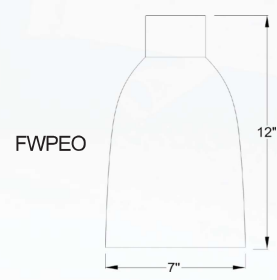

SHADE STYLES

MODEL # FWCYS610
● ●

MODEL # FWCY610
● ●

MODEL # FWPEH
● ●

MODEL # FWPEN
●

MODEL # FWPEO
●

SPECIFICATIONS

● 375 WATT BULBS NOT AVAILABLE MODEL # : FWCYS610, FWCY610, FWPEH, FWPEJ, FW15, FW600, FW16, FW12, FW18, FW1248, FW1272 - FINISH OPTIONS : PB, SB, 40, PN - ACCESSORY : TSF
● COPPER, BRASS AND NICKEL FINISH OPTIONS NOT AVAILABLE FOR THE FOLLOWING FIXTURES : FWCYS610, FWCY610, FWPEH, FWPEN, FWPEO, FW18, FW1248, FW1272.