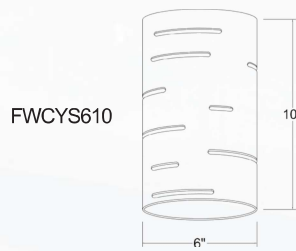

SHADE STYLES

MODEL # FWCYS610
● ●

MODEL # FWCY610
● ●

MODEL # FWPEH
● ●

MODEL # FWPEN
●

MODEL # FWPEO
●

SPECIFICATIONS

● 375 WATT BULBS NOT AVAILABLE MODEL # : FWCYS610, FWCY610, FWPEH, FWPEJ, FW15, FW600, FW16, FW12, FW18, FW1248, FW1272 - FINISH OPTIONS : PB, SB, 40, PN - ACCESSORY : TSF
● COPPER, BRASS AND NICKEL FINISH OPTIONS NOT AVAILABLE FOR THE FOLLOWING FIXTURES : FWCYS610, FWCY610, FWPEH, FWPEN, FWPEO, FW18, FW1248, FW1272.