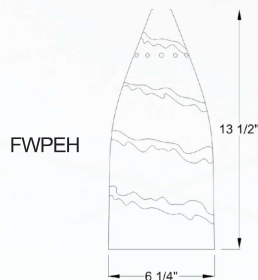

SHADE STYLES

MODEL # FWCYS610
● ●

MODEL # FWCY610
● ●

MODEL # FWPEH
● ●

MODEL # FWPEN
●

MODEL # FWPEO
●

SPECIFICATIONS

● 375 WATT BULBS NOT AVAILABLE MODEL # : FWCYS610, FWCY610, FWPEH, FWPEJ, FW15, FW600, FW16, FW12, FW18, FW1248, FW1272 - FINISH OPTIONS : PB, SB, 40, PN - ACCESSORY : TSF
● COPPER, BRASS AND NICKEL FINISH OPTIONS NOT AVAILABLE FOR THE FOLLOWING FIXTURES : FWCYS610, FWCY610, FWPEH, FWPEN, FWPEO, FW18, FW1248, FW1272.