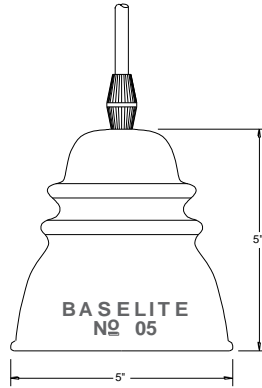

# MACHINE AGE

SPECIFICATION SHEET

GIHEM/BL/WHC/25W

**MODEL: GIHEM**

PREPARED BY: \_\_\_\_\_

TYPE: \_\_\_\_\_

JOB NAME: \_\_\_\_\_

DATE: \_\_\_\_\_

CERTIFICATION: **UL LISTED**

**FINISH** – Powder coat finish option does not apply. Available in blue (BL) and clear (CL) glass.

**LAMP HOLDERS** – Accommodates **Candelabra socket** – E12 base porcelain socket with cardboard sleeve, copper shell with nickel plate, rated 120v – 25w max.

**MOUNTING** – Available with cord or stem mounting. Supplied with ½” tapped hub with stem mounting. Fixtures are pre-wired with 48” or 96” leads or 96” cord.

**REFLECTOR** – Vintage style glass insulator. Available in blue (BL) and clear (CL) glass.