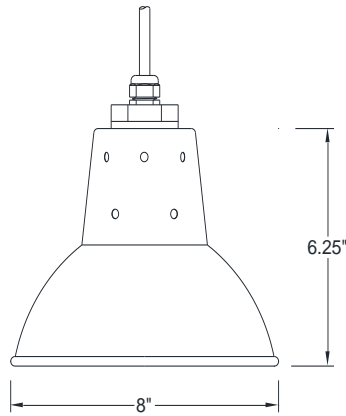

MACHINE AGE

SPECIFICATION SHEET

DV608/41.5-80U/FHB/BLC/60INC

MODEL: DV608

PREPARED BY: _____

TYPE: _____

JOB NAME: _____

DATE: _____

MOUNTING – Available with cord or stem mounting. Supplied with 1/2" or 3/4" tapped hub with stem mounting. Fixtures are pre-wired with 48" or 96" leads or 96" cord.

REFLECTOR – Spun from heavy gauge 1100-0 aluminum, ranging in thickness from .050 to .125. Galvanized is from 20 gauge sheets. Dry location only.