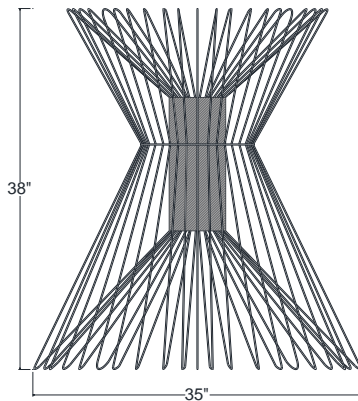

WIRE PENDANTS

SPECIFICATION SHEET

WBC35/41/CBLC/25WLED

MODEL: WBC35

PREPARED BY: _____

TYPE: _____

JOB NAME: _____

DATE: _____

MOUNTING – Available with cord or stem mounting. Fixtures are pre-wired with 48” or 96” leads or 96” cord.

REFLECTOR – Spun from heavy gauge 1100-0 aluminum, ranging in thickness from .050 to .125. Steel wire rod.