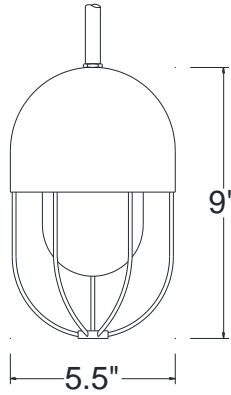

MODERN PENDANTS

SPECIFICATION SHEET

CPL6/78-20P/ST181/4/60INC

MODEL: CPL6

PREPARED BY: _____

TYPE: _____

JOB NAME: _____

DATE: _____

LAMP HOLDERS – Accommodates **Incandescent** – medium base porcelain socket, copper shell with nickel plate, rated 250V, 660W.

MOUNTING – Available with cord or stem mounting. Fixtures are pre-wired with 48” or 96” leads or 96” cord.

REFLECTOR – Spun from heavy gauge 1100-0 aluminum, ranging in thickness from .050 to .125. Steel wire grill.

MODEL #	FINISH	LIGHT SOURCE				MOUNTING OPTIONS	ACCESSORIES
		INC	CF*	MH*	LED		
CPL6	14, 15, 16, 17, 18, 19*, 19P, 20, 20P, 21, 21P*, 22P*, 22, 23, 23P*, 38, 39, 40*, 41, 42, 43, 44, 45, 46, 48*, 49*, 50, 51, 52, 53, 54*, 55, 57*, 58*, 59, 60, 61*, 62*, 63*, 64, 65, 66, 70*, 71*, 72*, 73*, 74, 75, 76, 77, 78*, 79, 80, 81, 82, 83*, 84*, 85, 86, 87, 88*, 89, 90, 91, 92*, 93*, 94*, 95, 96, 97, 98*, 99, 100	60W	N/A	N/A	N/A	CORD MOUNT, STEM MOUNT	N/A