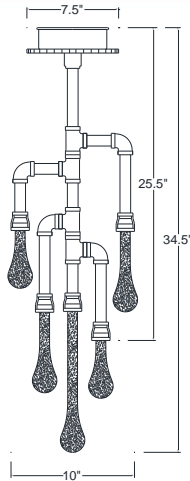

WATER PIPE DRIP

WPSP5/98/LED/5-1W/LGRTE

MODEL: WPSP5

PREPARED BY: _____

TYPE: _____

JOB NAME: _____

DATE: _____

CERTIFICATION: UL LISTED

FINISH – Five stage pretreatment process, coated with a lead free TGI C polyester powder coat finish. *Some finish options excluded. See color chart below for color options (unless specified). Some finish options are not available for certain fixtures. Custom colors and Marine options are available upon request.

LAMP HOLDERS – Accommodates LED – 1 watt diode per droplet.

MOUNTING – Available with wall mounting. Fixtures are pre-wired with leads.

REFLECTOR – This fixture is made from a high grade 356 cast aluminum and clear glass droplets.

MODEL #	FINISH	LIGHT SOURCE				MOUNTING OPTIONS	ACCESSORIES
		INC	CF*	MH*	LED		
WPSP5	18, 19*, 19P, 21P*, 22P*, 23P*, 40*, 41, 42, 43, 44, 45, 46, 48*, 49*, 50, 51, 52, 53, 54*, 55, 57*, 58*, 59, 60, 61*, 62*, 63*, 70*, 71*, 72*, 73*, 74, 75, 76, 77, 78*, 79, 80, 81, 82, 83,* 84*, 85, 86, 87, 88*, 89, 90, 91, 92*, 93*, 94*, 95, 96, 97, 98*	N/A	N/A	N/A	5-1W	STEM	N/A