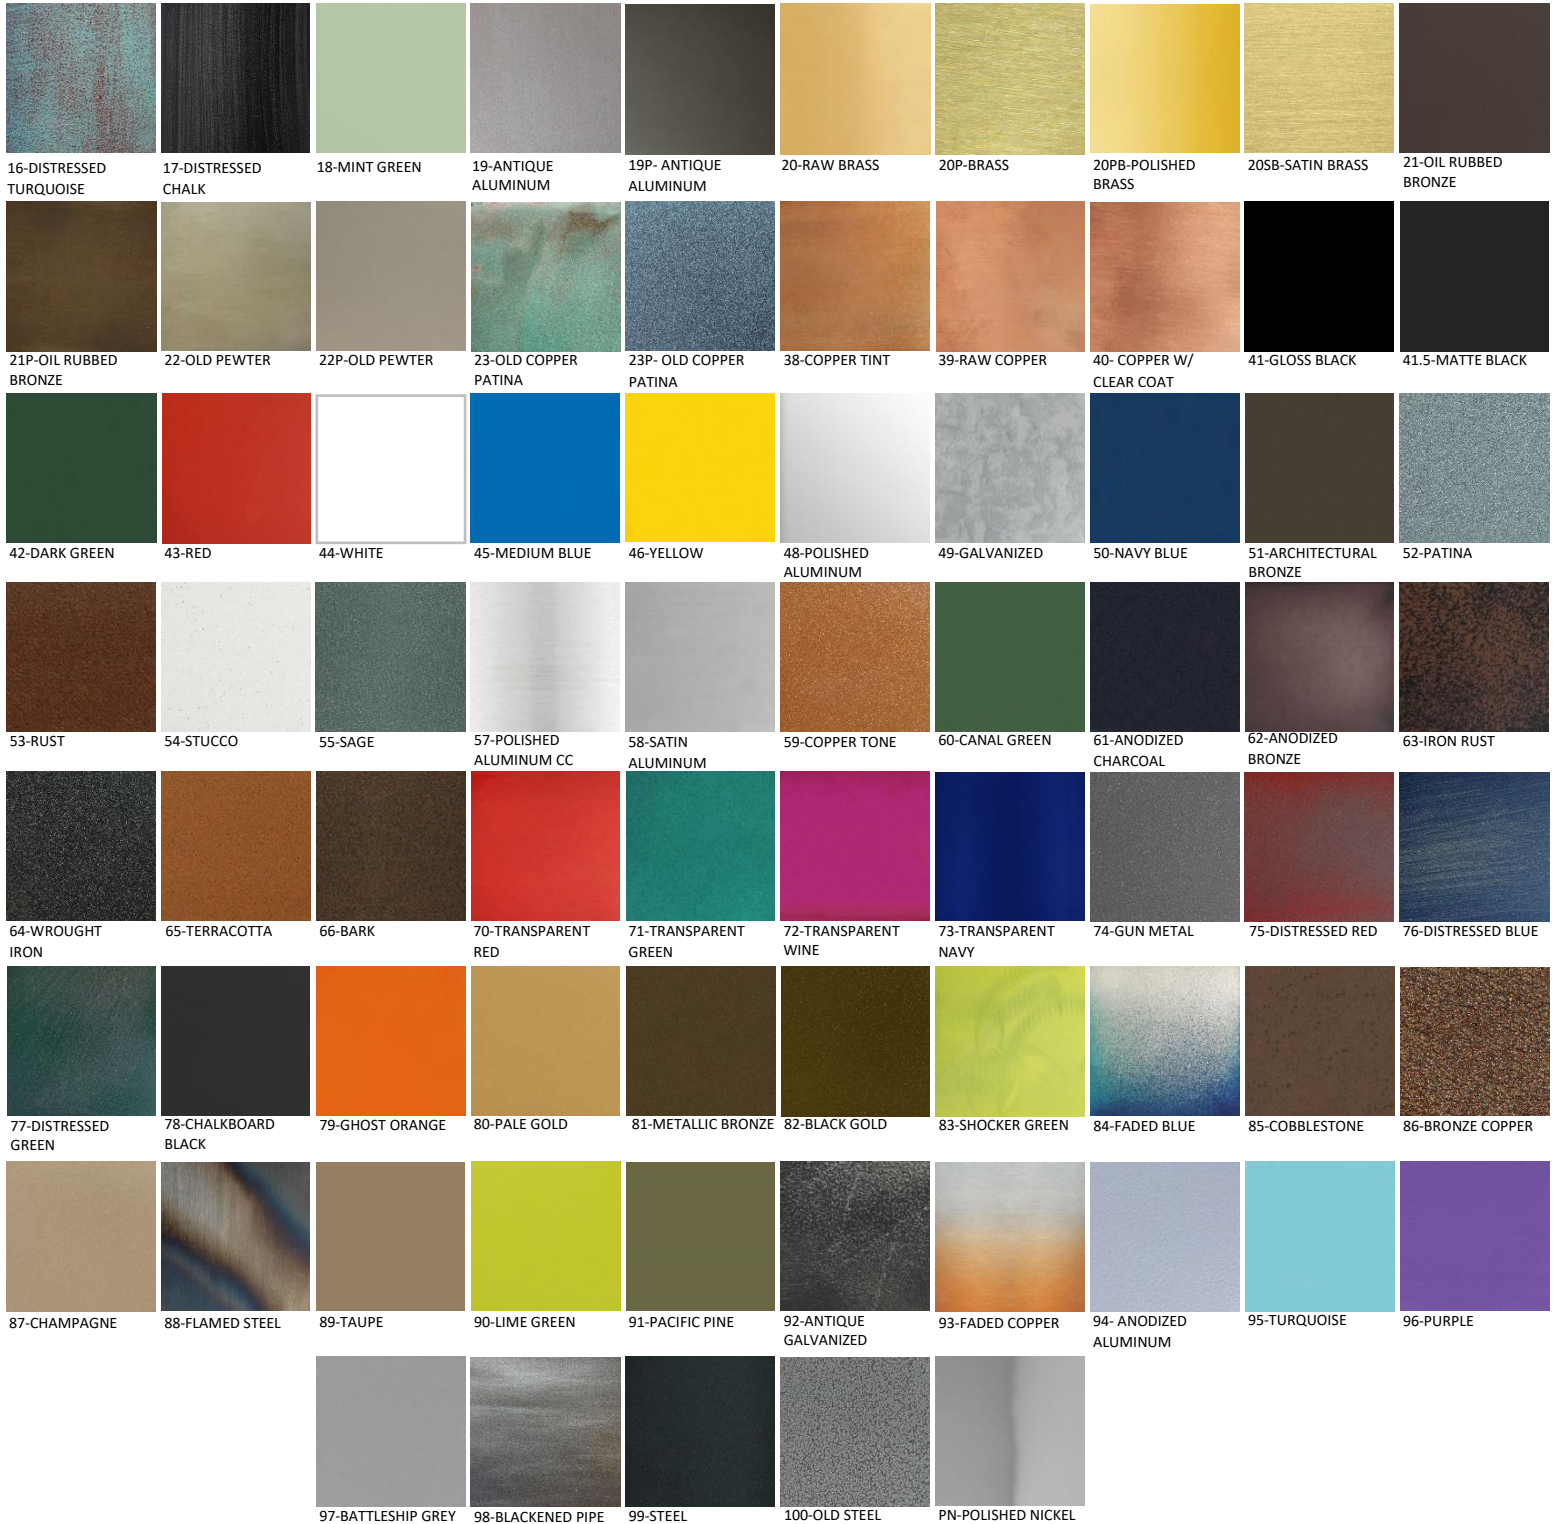

**B – FINISH OPTIONS**

**B – FINISH OPTIONS NOTES**

- FINISH OPTIONS # 19, 38, 39, 40, 48, 49, 54, 57, 58, 61, 62, 63, 70, 71, 72, 73, 78, 83, 84, 88, 92, 93, 98 ARE THE SAME COLOR INSIDE AND OUT OF THE FIXTURE.
- FINISH OPTION # 88 ONLY APPLS TO SPECIFIC FIXTURES, CALL FOR MORE DETAILS.
- FINISH OPTIONS ON THIS SPEC SHEET ARE REPRESENTATIVE ONLY AND MAY VARY SLIGHTLY FROM THE ACTUAL COLOR.