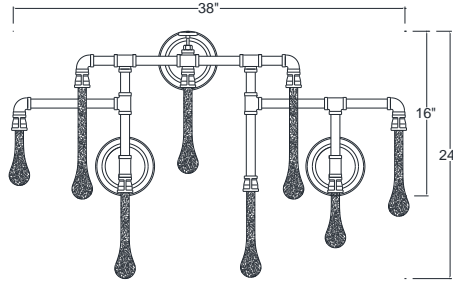

WATER PIPE DRIP

MODEL: WPW8

PREPARED BY: _____

TYPE: _____

JOB NAME: _____

DATE: _____

CERTIFICATION: UL LISTED

WPW8/74/LED/8-1W/3LWTM

LAMP HOLDERS – Accommodates LED – 1 watt diode per droplet.

MOUNTING – Available with wall mounting. Fixtures are pre-wired with leads.

REFLECTOR – This fixture is made from a high grade 356 cast aluminum and clear glass droplets.