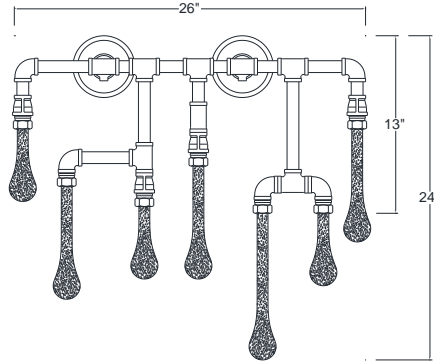

WATER PIPE DRIP

MODEL: WPW7

PREPARED BY: _____

TYPE: _____

JOB NAME: _____

DATE: _____

CERTIFICATION: UL LISTED

WPW7/21P/LED/10W/LWTM

LAMP HOLDERS – Accommodates LED – 1 watt diode per droplet.

MOUNTING – Available with wall mounting. Fixtures are pre-wired with leads.

REFLECTOR – This fixture is made from a high grade 356 cast aluminum and clear glass droplets.