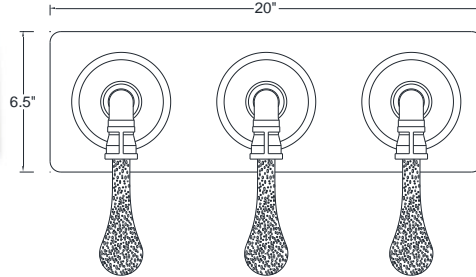

WATER PIPE DRIP

WPW3.21P.WD.3-1WLED

MODEL: WPW3

PREPARED BY: _____

TYPE: _____

JOB NAME: _____

DATE: _____

CERTIFICATION: UL LISTED

LAMP HOLDERS – Accommodates LED – 1 watt diode per droplet.

MOUNTING – Available with wall mounting. Fixtures are pre-wired with leads.

REFLECTOR – This fixture is made from a high grade 356 cast aluminum and clear glass droplets. Distressed wood backplate.