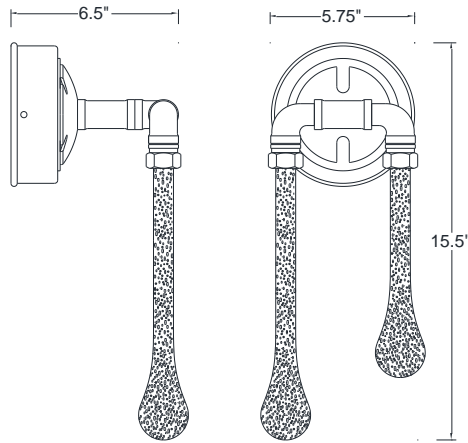

WATER PIPE DRIP

MODEL: WPW2

PREPARED BY: _____

TYPE: _____

JOB NAME: _____

DATE: _____

CERTIFICATION: UL LISTED

WPW2/21P/LED/2-1W/LWTM

FINISH – Five stage pretreatment process, coated with a lead free TGI C polyester powder coat finish. *Some finish options excluded. See color chart below for color options (unless specified). Some finish options are not available for certain fixtures. Custom colors and Marine options are available upon request.

LAMP HOLDERS – Accommodates LED – 1 watt diode per droplet.

MOUNTING – Available with wall mounting. Fixtures are pre-wired with leads.

REFLECTOR – This fixture is made from a high grade 356 cast aluminum and clear glass droplets.