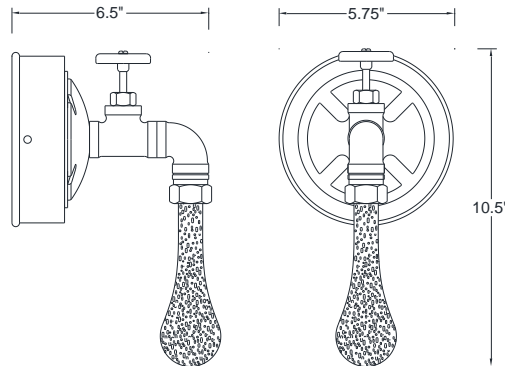

WATER PIPE DRIP

MODEL: WPW1

PREPARED BY: _____

TYPE: _____

JOB NAME: _____

DATE: _____

CERTIFICATION: UL LISTED

WPW1/49/LED/1-1W/LWTM

LAMP HOLDERS – Accommodates LED – 1 watt diode per droplet.

MOUNTING – Available with wall mounting. Fixtures are pre-wired with leads.

REFLECTOR – This fixture is made from a high grade 356 cast aluminum and clear glass droplets.