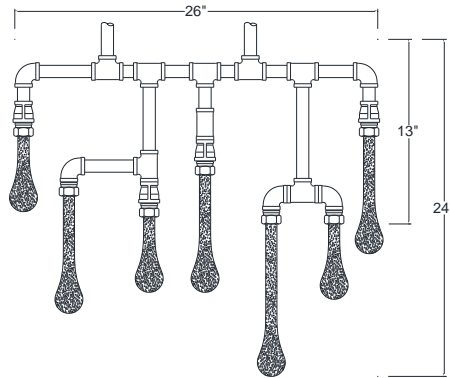

WATER PIPE DRIP

WPP7/21P/LED/10W/LWTM

MODEL: WPP7

PREPARED BY: _____

TYPE: _____

JOB NAME: _____

DATE: _____

CERTIFICATION: UL LISTED

LAMP HOLDERS – Accommodates LED – 1 watt diode per droplet.

MOUNTING – Available with stem mounting. Fixtures are pre-wired with 48” or 96” leads.

REFLECTOR – This fixture is made from a high grade 356 cast aluminum and clear glass droplets.