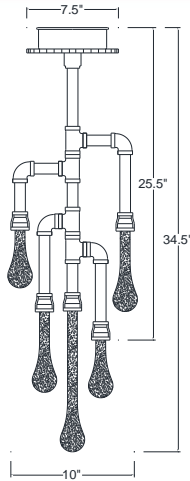

WATER PIPE DRIP

WPP5/98/LED/5-1W/LGRTE

MODEL: WPP5

PREPARED BY: _____

TYPE: _____

JOB NAME: _____

DATE: _____

CERTIFICATION: UL LISTED

FINISH – Five stage pretreatment process, coated with a lead free TGI C polyester powder coat finish. *Some finish options excluded. See color chart below for color options (unless specified). Some finish options are not available for certain fixtures. Custom colors and Marine options are available upon request.

LAMP HOLDERS – Accommodates LED – 1 watt diode per droplet.

MOUNTING – Available with wall mounting. Fixtures are pre-wired with leads.

REFLECTOR – This fixture is made from a high grade 356 cast aluminum and clear glass droplets.

MODEL #	FINISH	LIGHT SOURCE				MOUNTING OPTIONS	ACCESSORIES
		INC	CF*	MH*	LED		
WPP5	18, 19*, 19P, 21P*, 22P*, 23P*, 40*, 41, 42, 43, 44, 45, 46, 48*, 49*, 50, 51, 52, 53, 54*, 55, 57*, 58*, 59, 60, 61*, 62*, 63*, 70*, 71*, 72*, 73*, 74, 75, 76, 77, 78*, 79, 80, 81, 82, 83,* 84*, 85, 86, 87, 88*, 89, 90, 91, 92*, 93*, 94*, 95, 96, 97, 98*	N/A	N/A	N/A	5-1W	STEM	N/A