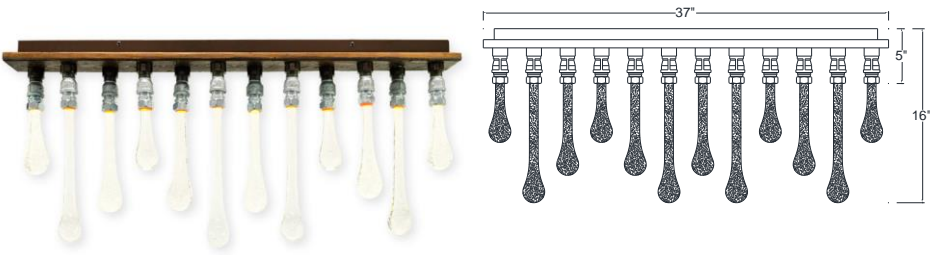

WATER PIPE DRIP

MODEL: WPF12

PREPARED BY: _____
 TYPE: _____
 JOB NAME: _____
 DATE: _____
 CERTIFICATION: UL LISTED

WPF12/WD/21P/LED/12-1W

FINISH – Five stage pretreatment process, coated with a lead free TGI C polyester powder coat finish. *Some finish options excluded. See color chart below for color options (unless specified). Some finish options are not available for certain fixtures. Custom colors and Marine options are available upon request.

LAMP HOLDERS – Accommodates LED – 1 watt diode per droplet.

MOUNTING – Available with wall mounting. Fixtures are pre-wired with leads.

REFLECTOR – This fixture is made from a high grade 356 cast aluminum and clear glass droplets.