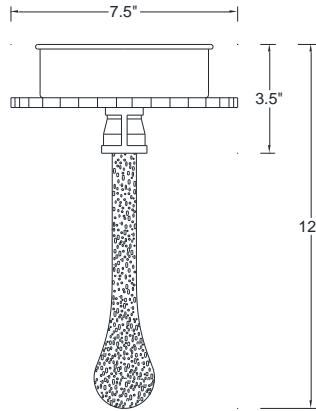

WATER PIPE DRIP

MODEL: WPF1

PREPARED BY: _____

TYPE: _____

JOB NAME: _____

DATE: _____

CERTIFICATION: UL LISTED

WPF1/74/LED/1-1W/GRTE

FINISH – Five stage pretreatment process, coated with a lead free TGI C polyester powder coat finish. *Some finish options excluded. See color chart below for color options (unless specified). Some finish options are not available for certain fixtures. Custom colors and Marine options are available upon request.

LAMP HOLDERS – Accommodates LED – 1 watt diode per droplet.

MOUNTING – Available with wall mounting. Fixtures are pre-wired with leads.

REFLECTOR – This fixture is made from a high grade 356 cast aluminum and clear glass droplets.