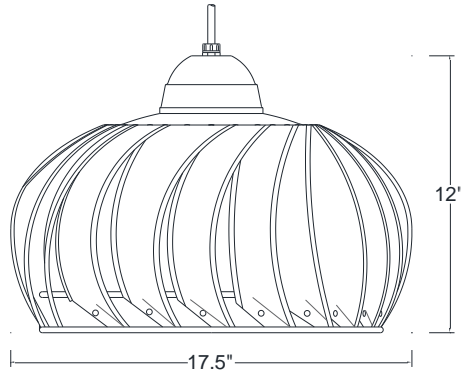

MODEL: TB14

PREPARED BY: _____

TYPE: _____

JOB NAME: _____

DATE: _____

CERTIFICATION: UL LISTED

TB14/49/BLC/60INC

FINISH – Five stage pretreatment process, coated with a lead free TGI C polyester powder coat finish. White is standard inside reflectors, *some finish options excluded. See color chart below for color options (unless specified). Some finish options are not available for certain fixtures. Custom colors and Marine options are available upon request.

LAMP HOLDERS – Accommodates **Incandescent** – medium base porcelain socket, copper shell with nickel plate, rated 250v, 660W. **Compact Fluorescent** – 4 pin heat resistant thermoplastic socket accommodates 26/32W (Gx24q-3 base). Twist lock design provides stability against vibration and is earthquake resistance. Rated 75W, 60V. **LED** – Designed to last with up to 50,000 hours, depending on installation location and ambient temperature (not available with colored cloth cords).

MOUNTING – Available with cord or stem mounting. Supplied with 1/2" or 3/4" tapped hub with stem mounting. Fixtures are pre-wired with 48" or 96" leads or 96" cord.

REFLECTOR – Spun from heavy gauge 1100-0 aluminum, ranging in thickness from .050 to .125. Galvanized is from 20 gauge sheets.

MODEL #	FINISH	LIGHT SOURCE				MOUNTING OPTIONS	ACCESSORIES
		INC	CF*	MH*	LED		
TB14	18, 19*, 19P, 21P*, 22P*, 23P*, 40*, 41, 42, 43, 44, 45, 46, 48*, 49*, 50, 51, 52, 53, 54*, 55, 57*, 58*, 59, 60, 61*, 62*, 63*, 70*, 71*, 72*, 73*, 74, 75, 76, 77, 78*, 79, 80, 81, 82, 83*, 84*, 85, 86, 87, 88*, 89, 90, 91, 92*, 93*, 94*, 95, 96, 97, 98*, 99, PN	300W	26W, 32W, 42W	35W, 50W, 70W, 100W, 150W, 175W	45W	CORD, STEM, ARM EXTENSION	SEE CATALOG FOR ACCESSORY OPTIONS.

* same finish color inside and out.
* remote ballast / driver.

.SUBJECT TO MODIFICATION WITHOUT NOTICE.

BASELITE CORPORATION
12260 EAST END AVE.
CHINO, CA 91710

PH: 877-999-1990
WEB: WWW.BASELITE.COM
EMAIL: SALES@BASELITE.COM