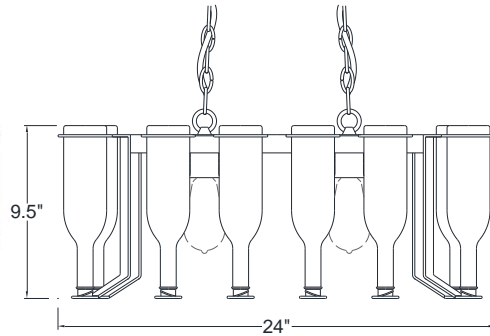

# MACHINE AGE

**MODEL: BCR14**

PREPARED BY: \_\_\_\_\_

TYPE: \_\_\_\_\_

JOB NAME: \_\_\_\_\_

DATE: \_\_\_\_\_

CERTIFICATION: UL LISTED

BCR14/100/CBLC/2-60INC

**LAMP HOLDERS** – Accommodates **Incandescent** – candelabra porcelain socket, copper shell with nickel plate, rated 25v, 75W.

**MOUNTING** – Available with cable and cord. Fixtures are pre-wired with leads.

**REFLECTOR** – Socket covers spun from heavy gauge 1100-0 aluminum, ranging in thickness from .050 to .125.  
14 clear glass wine bottles and steel wire bottle holders.

MODEL #	FINISH	LIGHT SOURCE				MOUNTING OPTIONS	ACCESSORIES
		INC	CF*	MH*	LED		
BCR14	18, 19*, 19P, 21P*, 22P*, 23P*, 40*, 41, 42, 43, 44, 45, 46, 48*, 49*, 50, 51, 52, 53, 54*, 55, 57*, 58*, 59, 60, 61*, 62*, 63*, 70*, 71*, 72*, 73*, 74, 75, 76, 77, 78*, 79, 80, 81, 82, 83,* 84*, 85, 86, 87, 88*, 89, 90, 91, 92*, 93*, 94*, 95, 96, 97, 98*, 99, PN	2-60W	N/A	N/A	N/A	CABLE, CORD	N/A