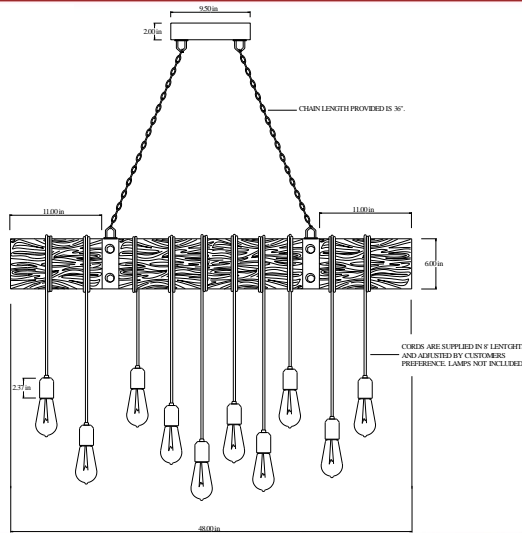

PENDANTS

MODEL: WDL48

WDL48.78.10S1.BLC.10-60INC

PREPARED BY: _____
 TYPE: _____
 JOB NAME: _____
 DATE: _____
 CERTIFICATION: UL LISTED

FINISH – Five stage pretreatment process, coated with a lead free TGI C polyester powder coat finish. White is standard inside reflectors, *some finish options excluded. See color chart below for color options (unless specified). Some finish options are not available for certain fixtures. Custom colors and Marine options are available upon request.

LAMP HOLDERS – Accommodates **Incandescent** – medium base porcelain socket, copper shell with nickel plate, rated 250v, 660W.

MOUNTING – Available with 8' cord and 36" chain.

REFLECTOR – This fixture is made from a high grade 356 cast aluminum and distressed wood beam.