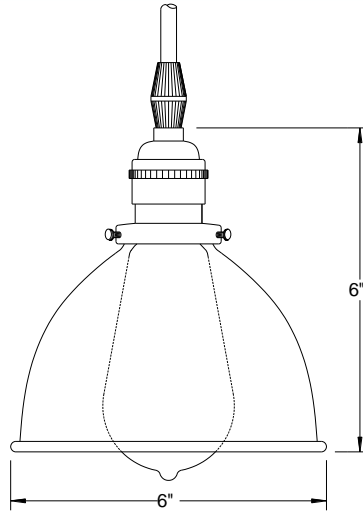

MODEL: S2GS6

PREPARED BY: _____

TYPE: _____

JOB NAME: _____

DATE: _____

CERTIFICATION: UL LISTED

FINISH – Finish only applies for socket. Not all finish options are available for this fixture.

LAMP HOLDERS – Accommodates **Incandescent** – medium base porcelain socket, copper shell with nickel plate, rated 250v, 660W.

MOUNTING – Available with cord mounting. Fixtures are pre-wired with 96” cord.

REFLECTOR – 6” smoke glass shade.

MODEL #	FINISH	LIGHT SOURCE				MOUNTING OPTIONS	ACCESSORIES
		INC	CF*	MH*	LED		
S2GS6	18, 19*, 19P, 21P*, 22P*, 23P*, 40*, 41, 42, 43, 44, 45, 46, 48*, 49*, 50, 51, 52, 53, 54*, 55, 57*, 58*, 59, 60, 61*, 62*, 63*, 70*, 71*, 72*, 73*, 74, 75, 76, 77, 78*, 79, 80, 81, 82, 83,* 84*, 85, 86, 87, 88*, 89, 90, 91, 92*, 93*, 94*, 95, 96, 97, 98*	60W	N/A	N/A	N/A	CORD	SEE CATALOG FOR ACCESSORY OPTIONS.

* same finish color inside and out.
* remote ballast / driver.

.SUBJECT TO MODIFICATION WITHOUT NOTICE.

BASELITE CORPORATION
12260 EAST END AVE.
CHINO, CA 91710

PH: 877-999-1990
WEB: WWW.BASELITE.COM
EMAIL: SALES@BASELITE.COM