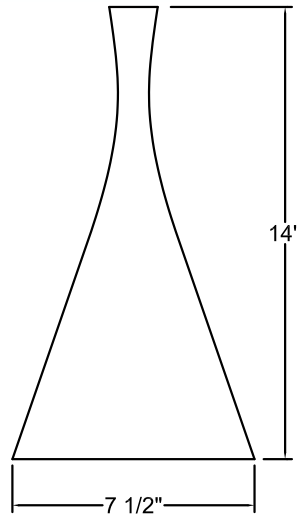

MODEL: FWPEN

PREPARED BY: _____

TYPE: _____

JOB NAME: _____

DATE: _____

CERTIFICATION: UL Listed NSF Approved

Finish – Five stage pretreatment process, coated with a lead free TGI C polyester powder coat finish. White is standard inside reflectors. See color chart below for color options. Some finish options are not available for certain fixtures. Custom color options are available upon request.

Lamp – Food Warmer – medium base porcelain socket, copper shell with nickel plate, rated 250v, 660W. 250 or 375 Watt Infrared R40 Bulb. Available in clear or red, shatter proof coated or non-coated.

Decorative Applications – Can accommodate LED, Compact Fluorescent, Incandescent, or High Intensity Discharge (H.I.D.).

Mounting – Available with cord (BLC, WHC), cord and cable (TCB, TCW), retractable telephone cord and cable (PTB, PTW), non-retractable telephone cord and cable (TLB, TLW), flexible stem (FA), rigid stem (ST), or horizontal arm (AM). Supplied with 1/2" tapped hub with ST, AM, and FA. FA available in 12", 18", or 24". ST standard 12", available in custom lengths, minimum 6". AM standard 11", available in custom lengths, restrictions apply. ST finish will match fixture finish. Fixtures are pre-wired with 48" or 96" leads or 96" cord.

Accessories - Available with canopy mounted (TSC), fixture mounted (TSF), or remote switch (TSR). Available with track adapter (ADP) and track (HTR). HTR available in 4', 8' or 12', black or white.

REFLECTOR – Spun from heavy gauge 1100-0 aluminum, ranging in thickness from .050 to .125. Copper is spun from .040 gauge and 110 soft alloy. Brass is spun from .040 gauge

MODEL #	FINISH	LIGHT SOURCE				MOUNTING OPTIONS	ACCESSORIES
		INC					
FWPEN	21P, 41, 42, 43,	250WRC				BLC, WHC TCB, TCW TLB, TLW PTB, PTW FA12, FA18, FA24 ST12 AM11 TP	TSC
	44, 45, 48*, 49*,	250WCC					TSF²
	50, 51, 52, 53,	250WRU¹					TSR
	57*, 58*, 59, 61*,	250WCU¹					HTRB-4
	62*, 70*, 71*, 74,	375WRC					HTRW-4
	75, 76, 79, 81,	375WCC					HTRB-8
	84*, 87, 88*, 90,	375WRU¹					HTRW-8
	93*, 95, 97	375WCU¹					HTRB-12
							HTRW-12
							ADP

* same finish color inside and out. 1. not NSF approved. 2. not available with 375 watt bulb. .SUBJECT TO MODIFICATION WITHOUT NOTICE.

BASELITE CORPORATION
12260 EAST END AVE.
CHINO, CA 91710

PH: 877-999-1990
WEB: WWW.BASELITE.COM
EMAIL: SALES@BASELITE.COM