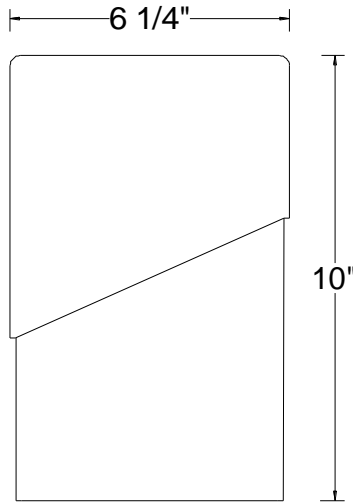

MODEL: FWCY610

PREPARED BY: _____

TYPE: _____

JOB NAME: _____

DATE: _____

CERTIFICATION: UL Listed NSF Approved

Finish – Five stage pretreatment process, coated with a lead free TGI C polyester powder coat finish. White is standard inside reflectors. See color chart below for color options. Some finish options are not available for certain fixtures. Custom color options are available upon request.

Lamp – Food Warmer – medium base porcelain socket, copper shell with nickel plate, rated 250v, 660W. 250 Watt Infrared R40 Bulb, available in clear or red, shatter proof coated or non-coated.

Decorative Applications – Can accommodate LED, Compact Fluorescent, Incandescent, or High Intensity Discharge (H.I.D.).

Mounting – Available with cord (BLC, WHC), cord and cable (TCB, TCW), retractable telephone cord and cable (PTB, PTW), non-retractable telephone cord and cable (TLB, TLW), flexible stem (FA), rigid stem (ST), or horizontal arm (AM). Supplied with 1/2" tapped hub with ST, AM, and FA. FA available in 12", 18", or 24". ST standard 12", available in custom lengths, minimum 6". AM standard 11", available in custom lengths, restrictions apply. ST finish will match fixture finish. Fixtures are pre-wired with 48" or 96" leads or 96" cord.

Accessories - Available with canopy mounted (TSC), fixture mounted (TSF), or remote switch (TSR). Available with track adapter (ADP) and track (HTR). HTR available in 4', 8' or 12', black or white.

REFLECTOR – Spun from heavy gauge 1100-0 aluminum, ranging in thickness from .050 to .125. Copper is spun from .040 gauge and 110 soft alloy. Brass is spun from .040 gauge

MODEL #	FINISH	LIGHT SOURCE				MOUNTING OPTIONS	ACCESSORIES
		INC					
FWCY610²	PN², 21P, 41, 42, 43, 44, 45, 48*, 49*, 50, 51, 52, 53, 57*, 58*, 59, 61*, 62*, 70*, 71*, 74, 75, 76, 79, 81, 84*, 87, 90, 93*, 95, 97	250WRC 250WCC 250WRU¹ 250WCU¹				BLC, WHC TCB, TCW TLB, TLW PTB, PTW FA12, FA18, FA24 ST12 AM11 TP	TSC TSF² TSR HTRB-4 HTRW-4 HTRB-8 HTRW-8 HTRB-12 HTRW-12 ADP

* same finish color inside and out. 1. not NSF approved. 2. not available with 375 watt bulb. .SUBJECT TO MODIFICATION WITHOUT NOTICE.

BASELITE CORPORATION
12260 EAST END AVE.
CHINO, CA 91710

PH: 877-999-1990
WEB: WWW.BASELITE.COM
EMAIL: SALES@BASELITE.COM