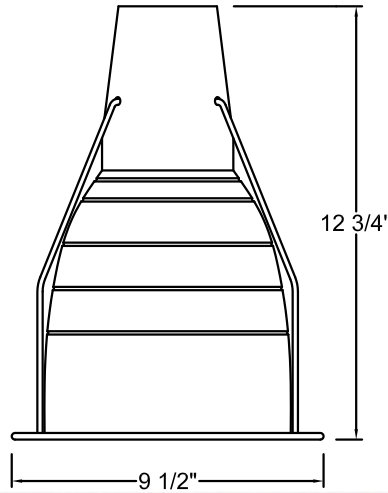

MODEL: FW17

PREPARED BY: _____

TYPE: _____

JOB NAME: _____

DATE: _____

CERTIFICATION: UL Listed NSF Approved

Finish – Five stage pretreatment process, coated with a lead free TGI C polyester powder coat finish. White is standard inside reflectors. See color chart below for color options. Some finish options are not available for certain fixtures. Custom color options are available upon request.

Lamp – Food Warmer – medium base porcelain socket, copper shell with nickel plate, rated 250v, 660W. 250 or 375 Watt Infrared R40 Bulb. Available in clear or red, shatter proof coated or non-coated.

Decorative Applications – Can accommodate LED, Compact Fluorescent, Incandescent, or High Intensity Discharge (H.I.D.).

Mounting – Available with cord (BLC, WHC), cord and cable (TCB, TCW), retractable telephone cord and cable (PTB, PTW), non-retractable telephone cord and cable (TLB, TLW), flexible stem (FA), rigid stem (ST), or horizontal arm (AM). Supplied with 1/2" tapped hub with ST, AM, and FA. FA available in 12", 18", or 24". ST standard 12", available in custom lengths, minimum 6". AM standard 11", available in custom lengths, restrictions apply. ST finish will match fixture finish. Fixtures are pre-wired with 48" or 96" leads or 96" cord.

Accessories - Available with canopy mounted (TSC), fixture mounted (TSF), or remote switch (TSR). Available with track adapter (ADP) and track (HTR). HTR available in 4', 8' or 12', black or white.

REFLECTOR – Spun from heavy gauge 1100-0 aluminum, ranging in thickness from .050 to .125. Copper is spun from .040 gauge and 110 soft alloy. Brass is spun from .040 gauge

MODEL #	FINISH	LIGHT SOURCE				MOUNTING OPTIONS	ACCESSORIES
		INC					
FW17	PB*², SB*², PN²	250WRC				BLC, WHC TCB, TCW TLB, TLW PTB, PTW FA12, FA18, FA24 ST12 AM11 TP	TSC
	21P, 40*², 41	250WCC					TSF²
	42, 43, 44, 45	250WRU¹					TSR
	48*, 49*, 50, 51	250WCU¹					HTRB-4
	52, 53, 57*, 58*	375WRC					HTRW-4
	59, 61*, 62*, 70*	375WCC					HTRB-8
	71*, 74, 75, 76	375WRU¹					HTRW-8
	79, 81, 84*, 87	375WCU¹					HTRB-12
	90, 93*, 95, 97						HTRW-12
							ADP

* same finish color inside and out. 1. not NSF approved. 2. not available with 375 watt bulb. .SUBJECT TO MODIFICATION WITHOUT NOTICE.

BASELITE CORPORATION
12260 EAST END AVE.
CHINO, CA 91710

PH: 877-999-1990
WEB: WWW.BASELITE.COM
EMAIL: SALES@BASELITE.COM